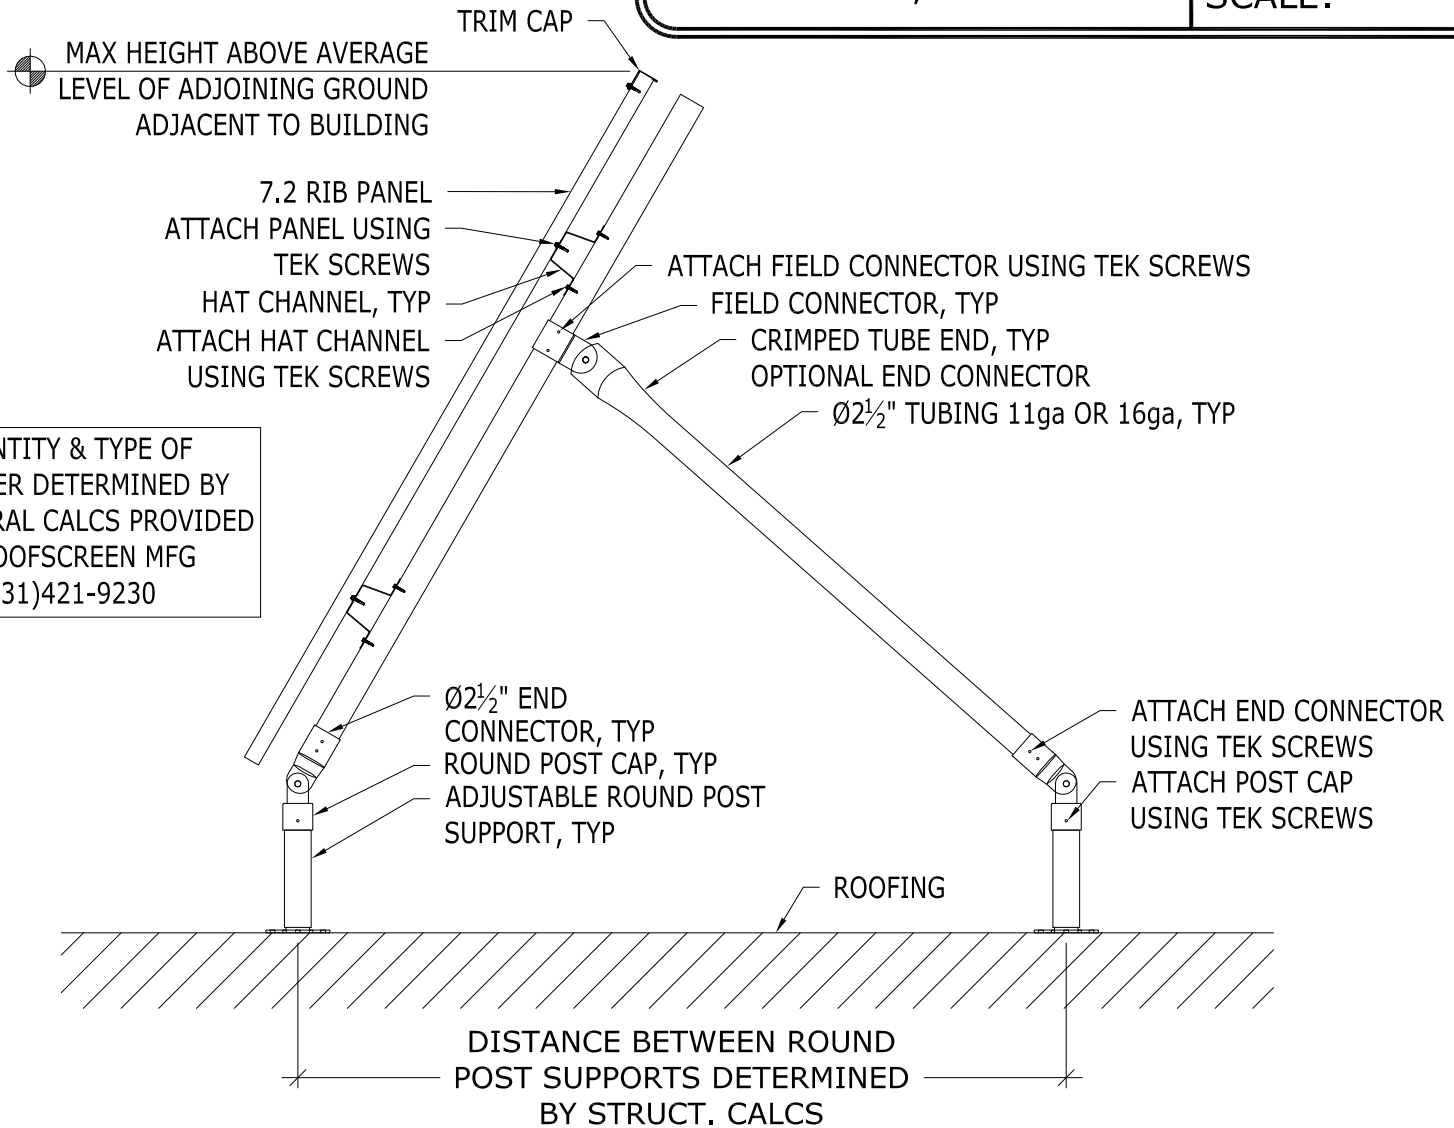

DRAWN BY: JM

ROOFSCREEN MFG., INC.
347 CORAL STREET
SANTA CRUZ, CA 95060

PRINT DATE: 08/19/2016

REV. DATE: 08/19/2016

SCALE: NTS

ROOFSCREEN NC2 FRAME

DRAWN BY: JM

ROOFSCREEN MFG., INC.
347 CORAL STREET
SANTA CRUZ, CA 95060

PRINT DATE: 08/19/2016

REV. DATE: 08/19/2016

SCALE: NTS

ROOFSCREEN NC2 FRAME