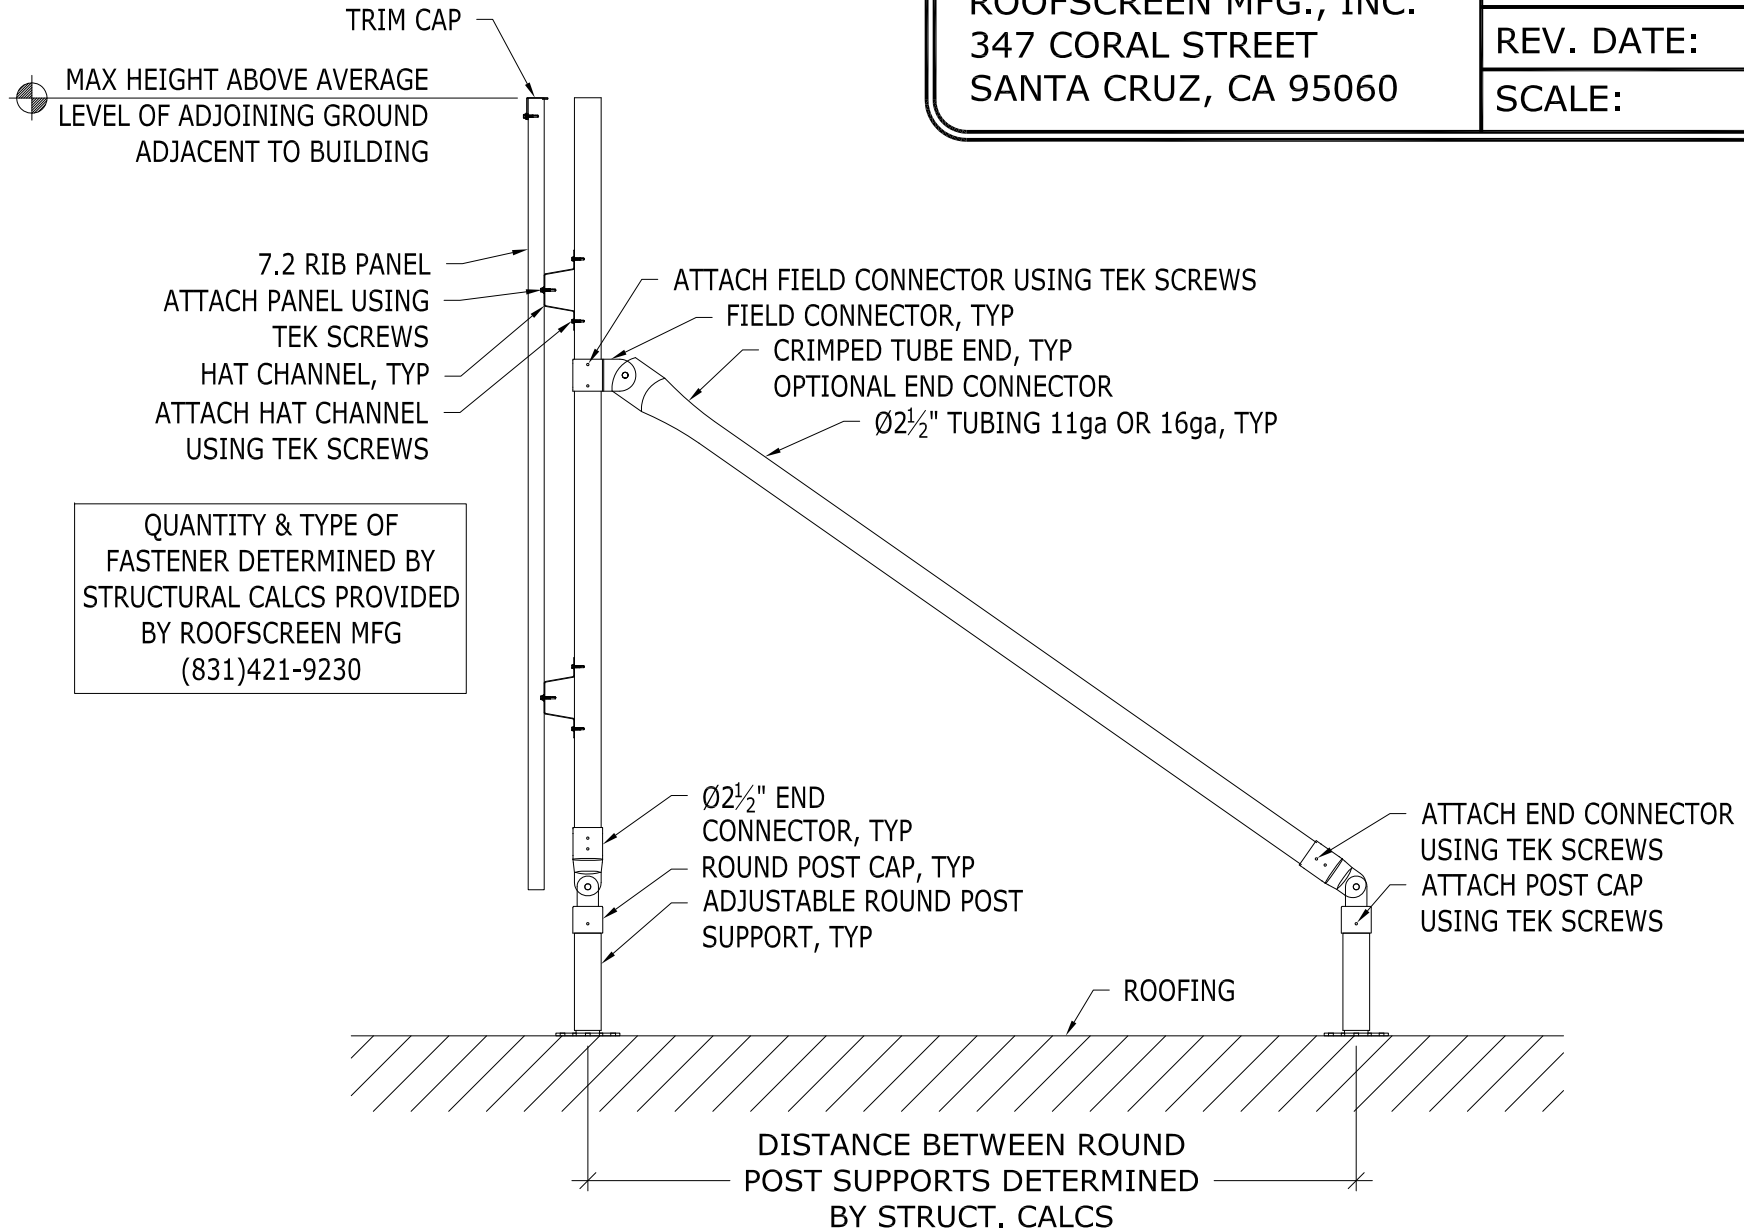

DRAWN BY: JM

ROOFSCREEN MFG., INC.
347 CORAL STREET
SANTA CRUZ, CA 95060

PRINT DATE: 08/19/2016

REV. DATE: 08/19/2016

SCALE: NTS

ROOFSCREEN NC2 FRAME

DRAWN BY: JM

ROOFSCREEN MFG., INC.
347 CORAL STREET
SANTA CRUZ, CA 95060

PRINT DATE: 08/19/2016

REV. DATE: 08/19/2016

SCALE: NTS

ROOFSCREEN NC2 FRAME