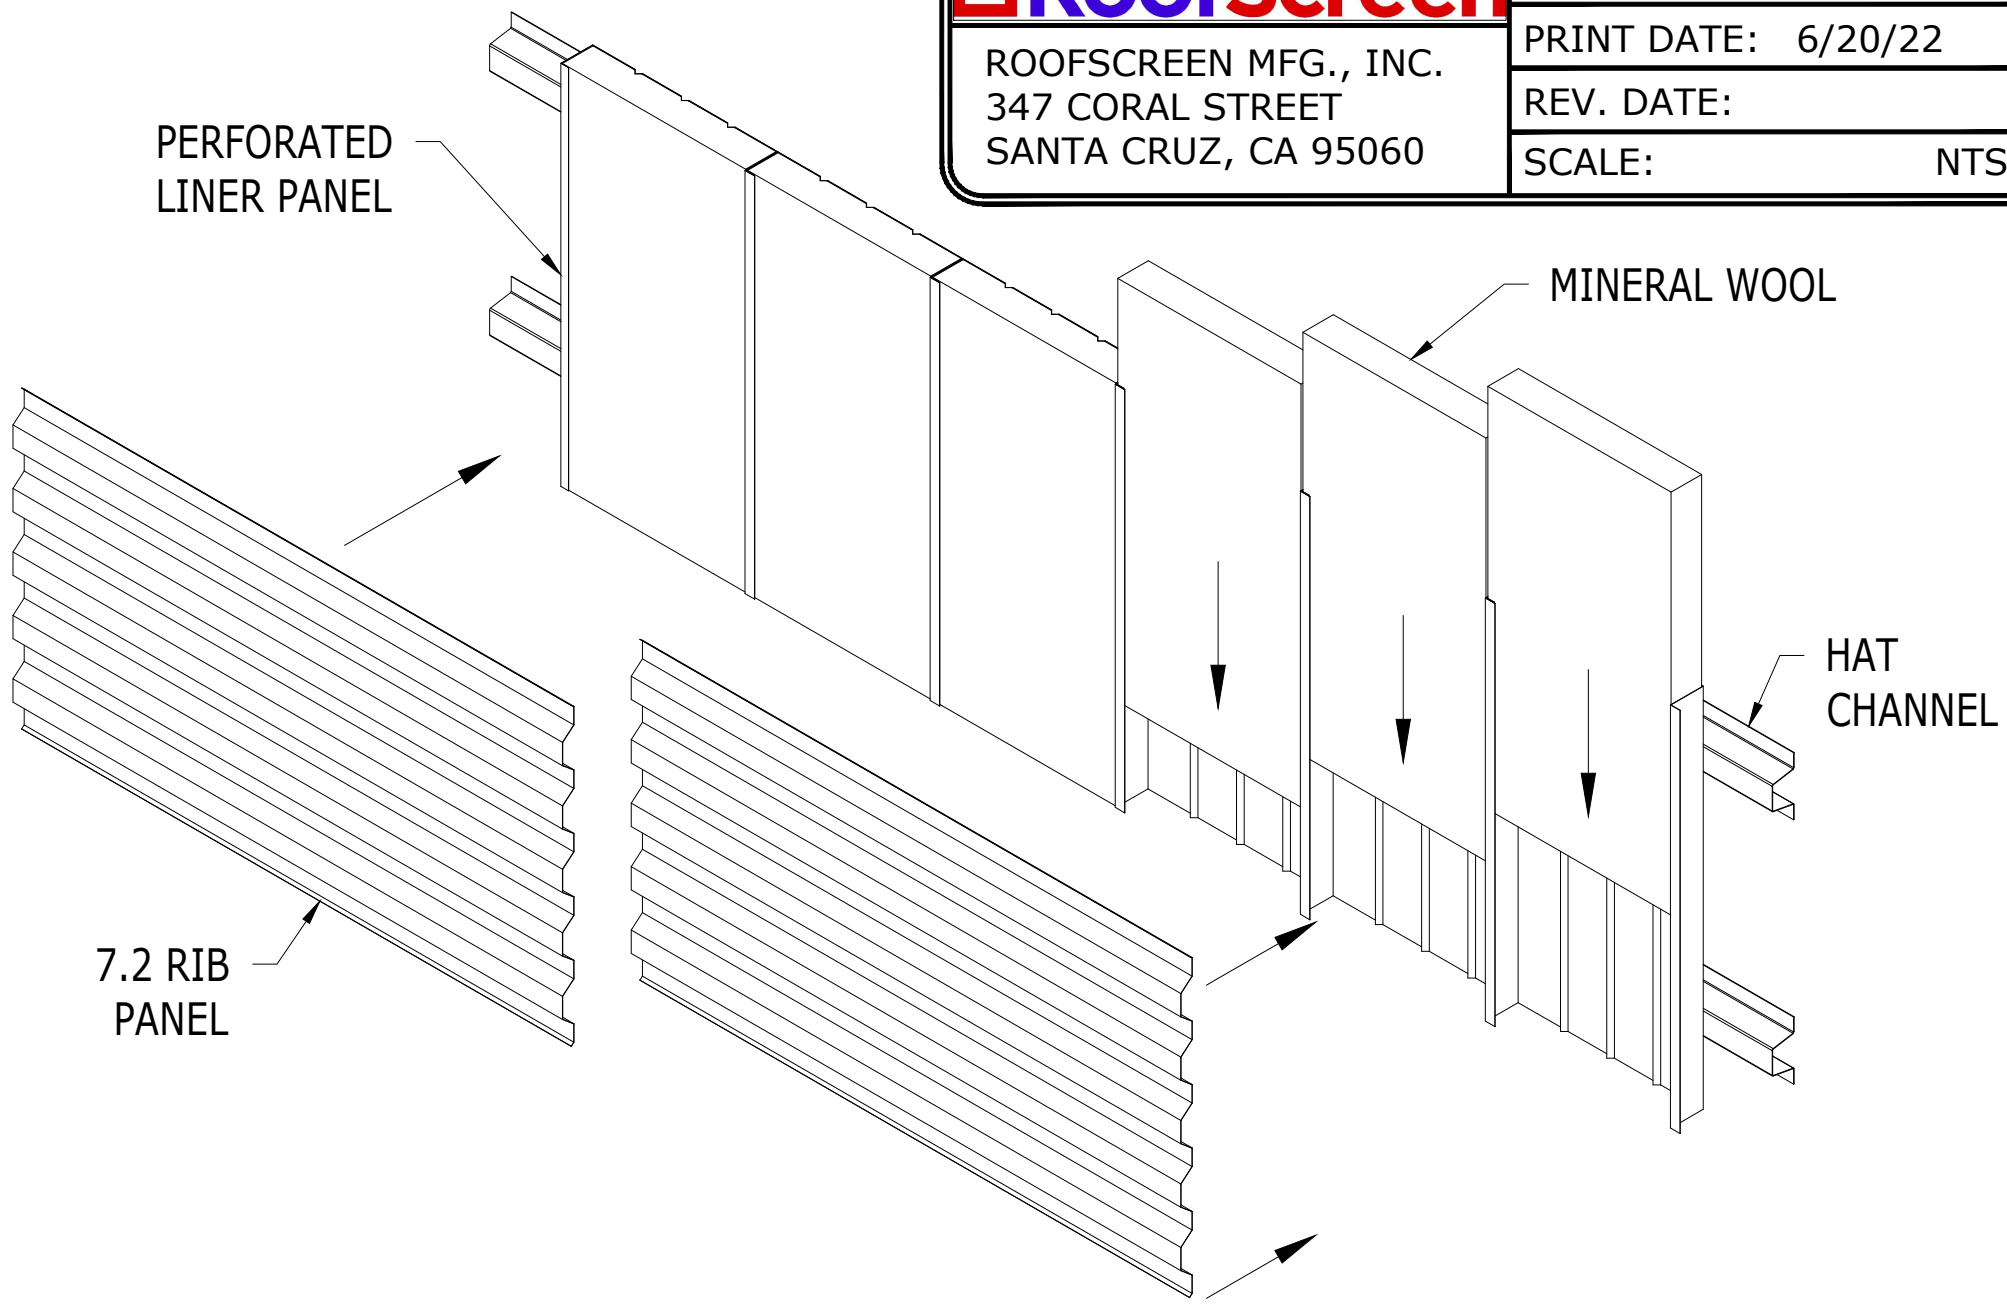

ROOFSCREEN MFG., INC.
347 CORAL STREET
SANTA CRUZ, CA 95060

DRAWN BY: KS

PRINT DATE: 6/20/22

REV. DATE:

SCALE: NTS

SOUND GUARD ASSEMBLY

DRAWN BY: KS

ROOFSCREEN MFG., INC.
347 CORAL STREET
SANTA CRUZ, CA 95060