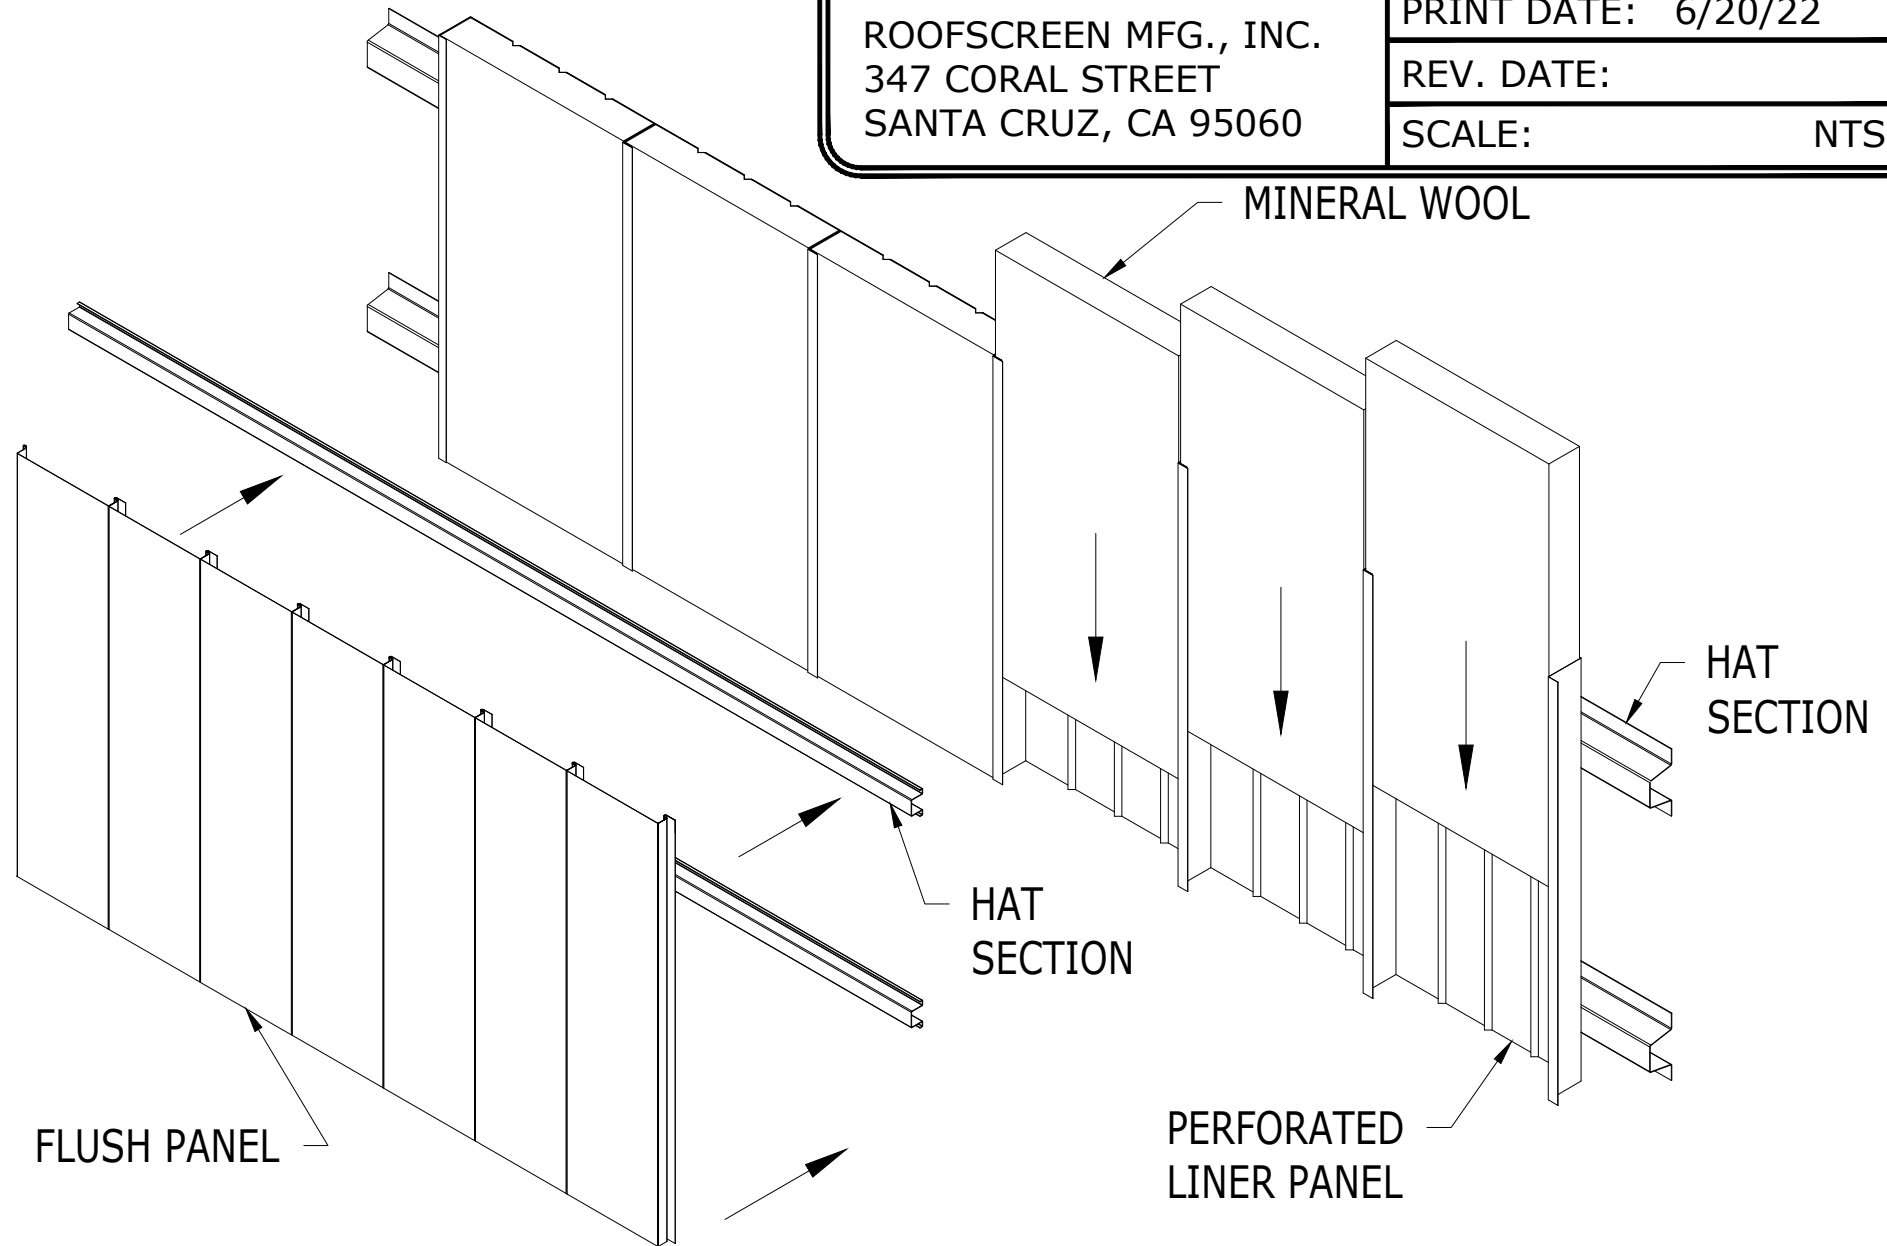

DRAWN BY: KS

ROOFSCREEN MFG., INC.
347 CORAL STREET
SANTA CRUZ, CA 95060

PRINT DATE: 6/20/22

REV. DATE:

SCALE: NTS

SOUND GUARD ASSEMBLY