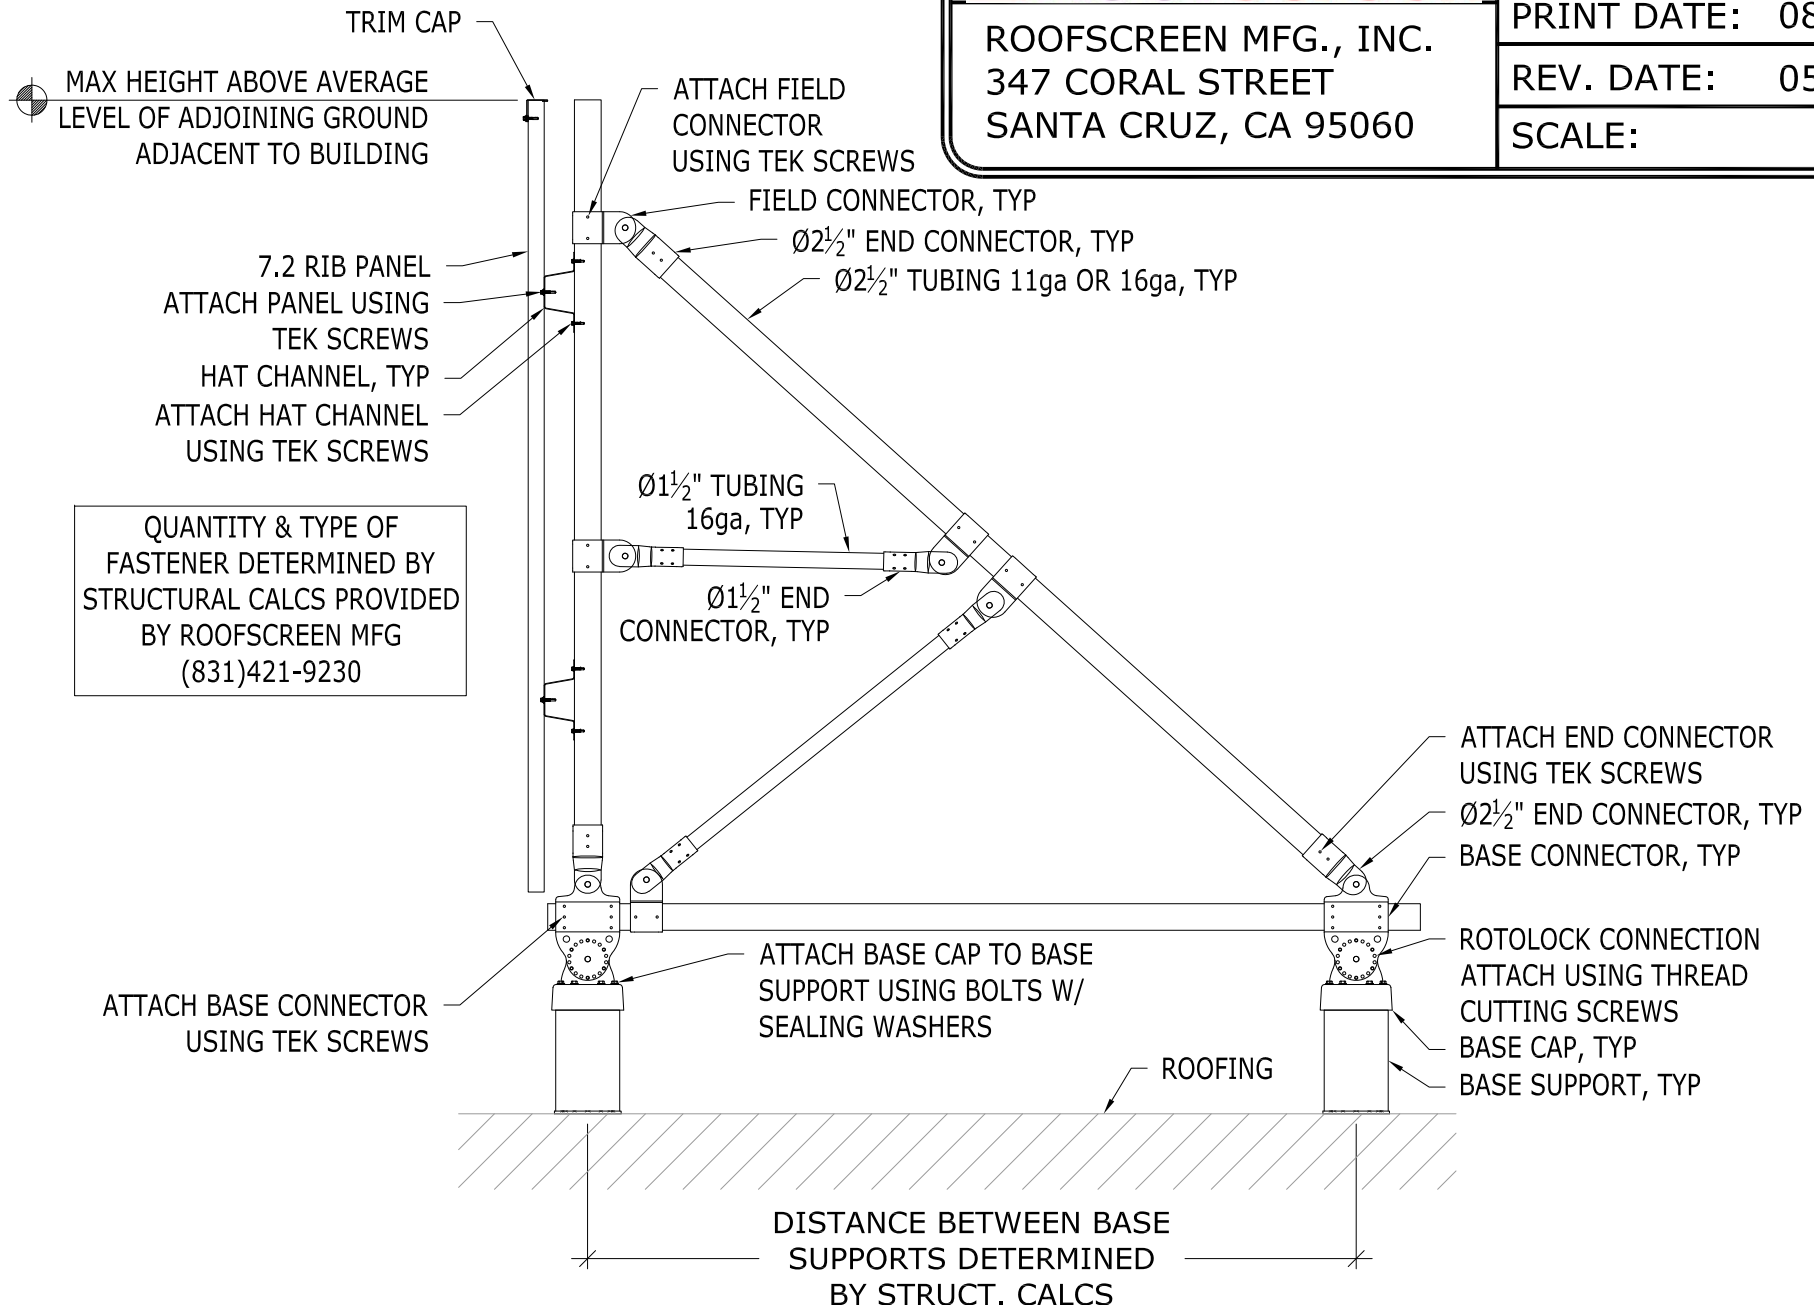

ROOFSCREEN MFG., INC.  
347 CORAL STREET  
SANTA CRUZ, CA 95060

DRAWN BY: JM

PRINT DATE: 08/22/2016

REV. DATE: 05/09/2017

SCALE: NTS

### ROOFSCREEN NC5 FRAME

ROOFSCREEN MFG., INC.  
347 CORAL STREET  
SANTA CRUZ, CA 95060

DRAWN BY: JM

PRINT DATE: 08/22/2016

REV. DATE: 05/09/2017

SCALE: NTS

# ROOFSCREEN NC5 FRAME