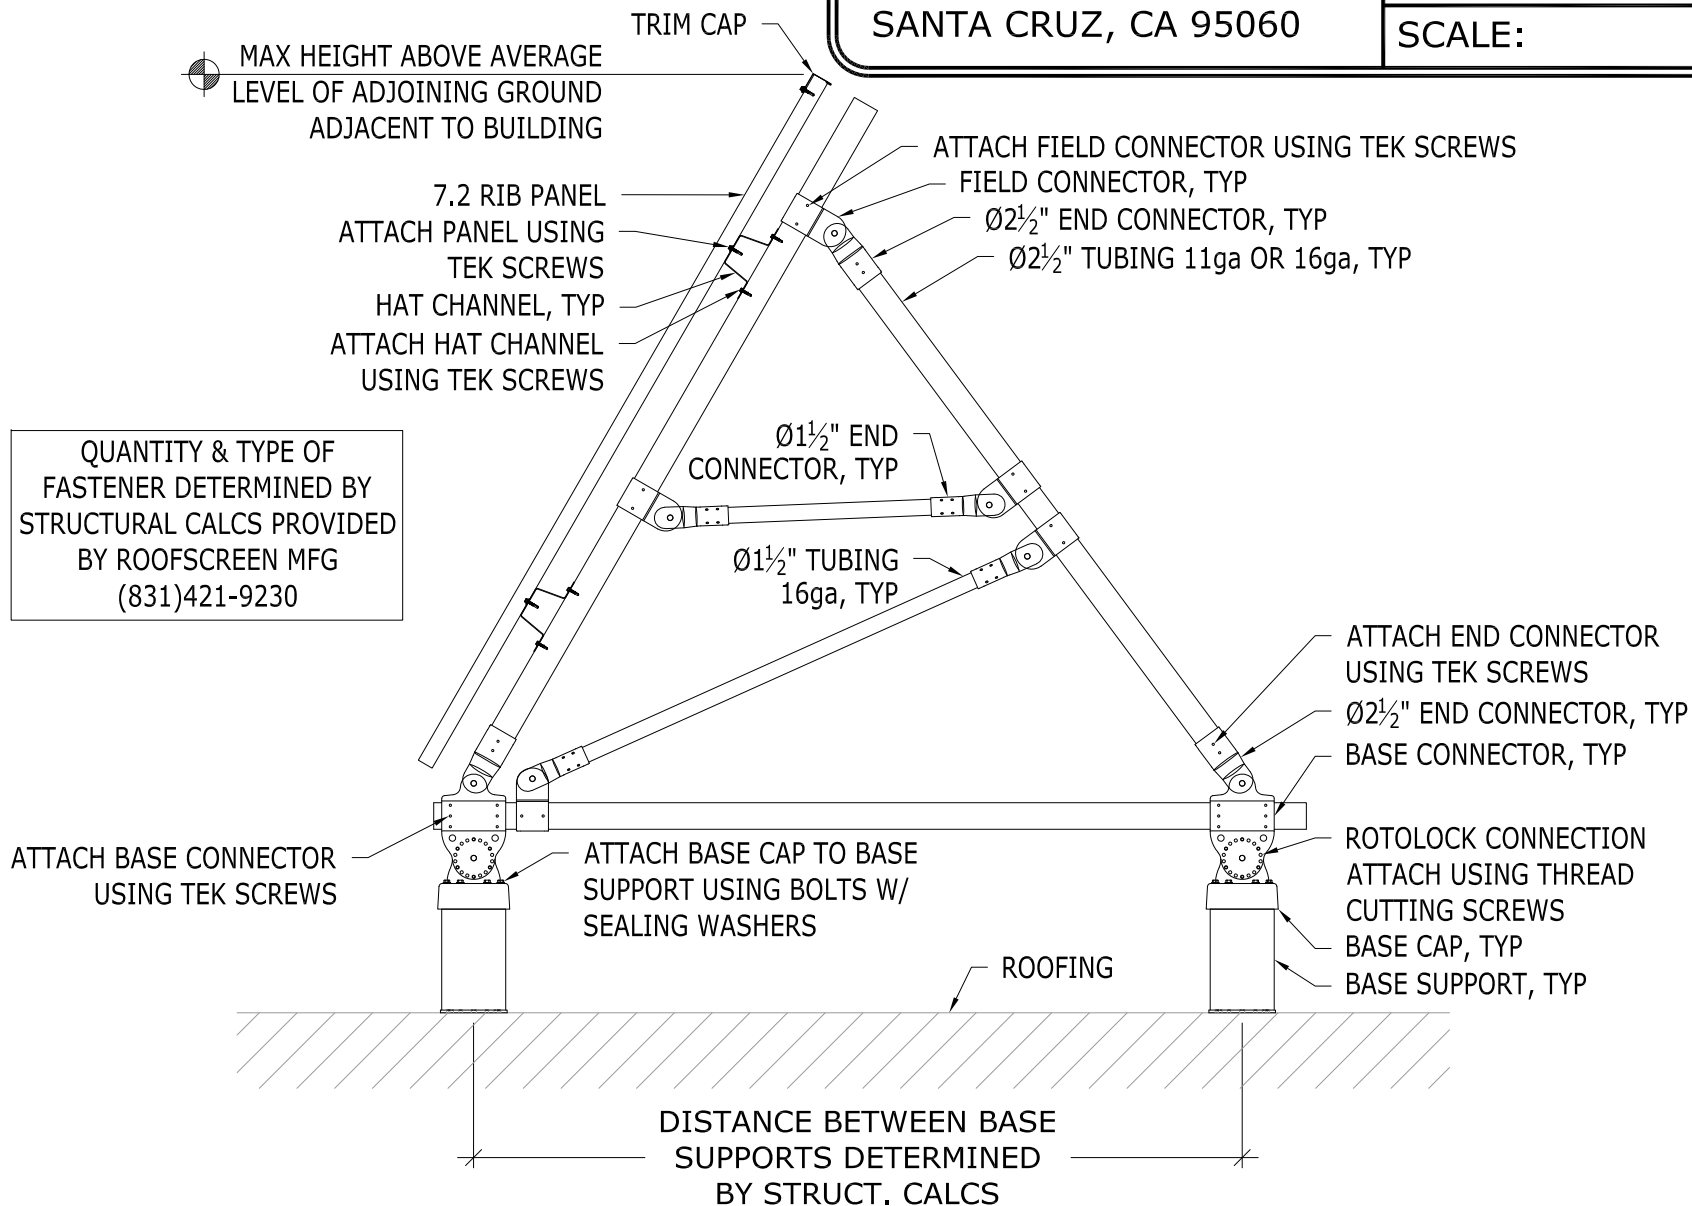

ROOFSCREEN MFG., INC.  
347 CORAL STREET  
SANTA CRUZ, CA 95060

DRAWN BY: JM

PRINT DATE: 08/22/2016

REV. DATE: 05/09/2017

SCALE: NTS

### ROOFSCREEN NC5 FRAME

ROOFSCREEN MFG., INC.  
347 CORAL STREET  
SANTA CRUZ, CA 95060

DRAWN BY: JM

PRINT DATE: 08/22/2016

REV. DATE: 05/09/2017

SCALE: NTS

# ROOFSCREEN NC5 FRAME