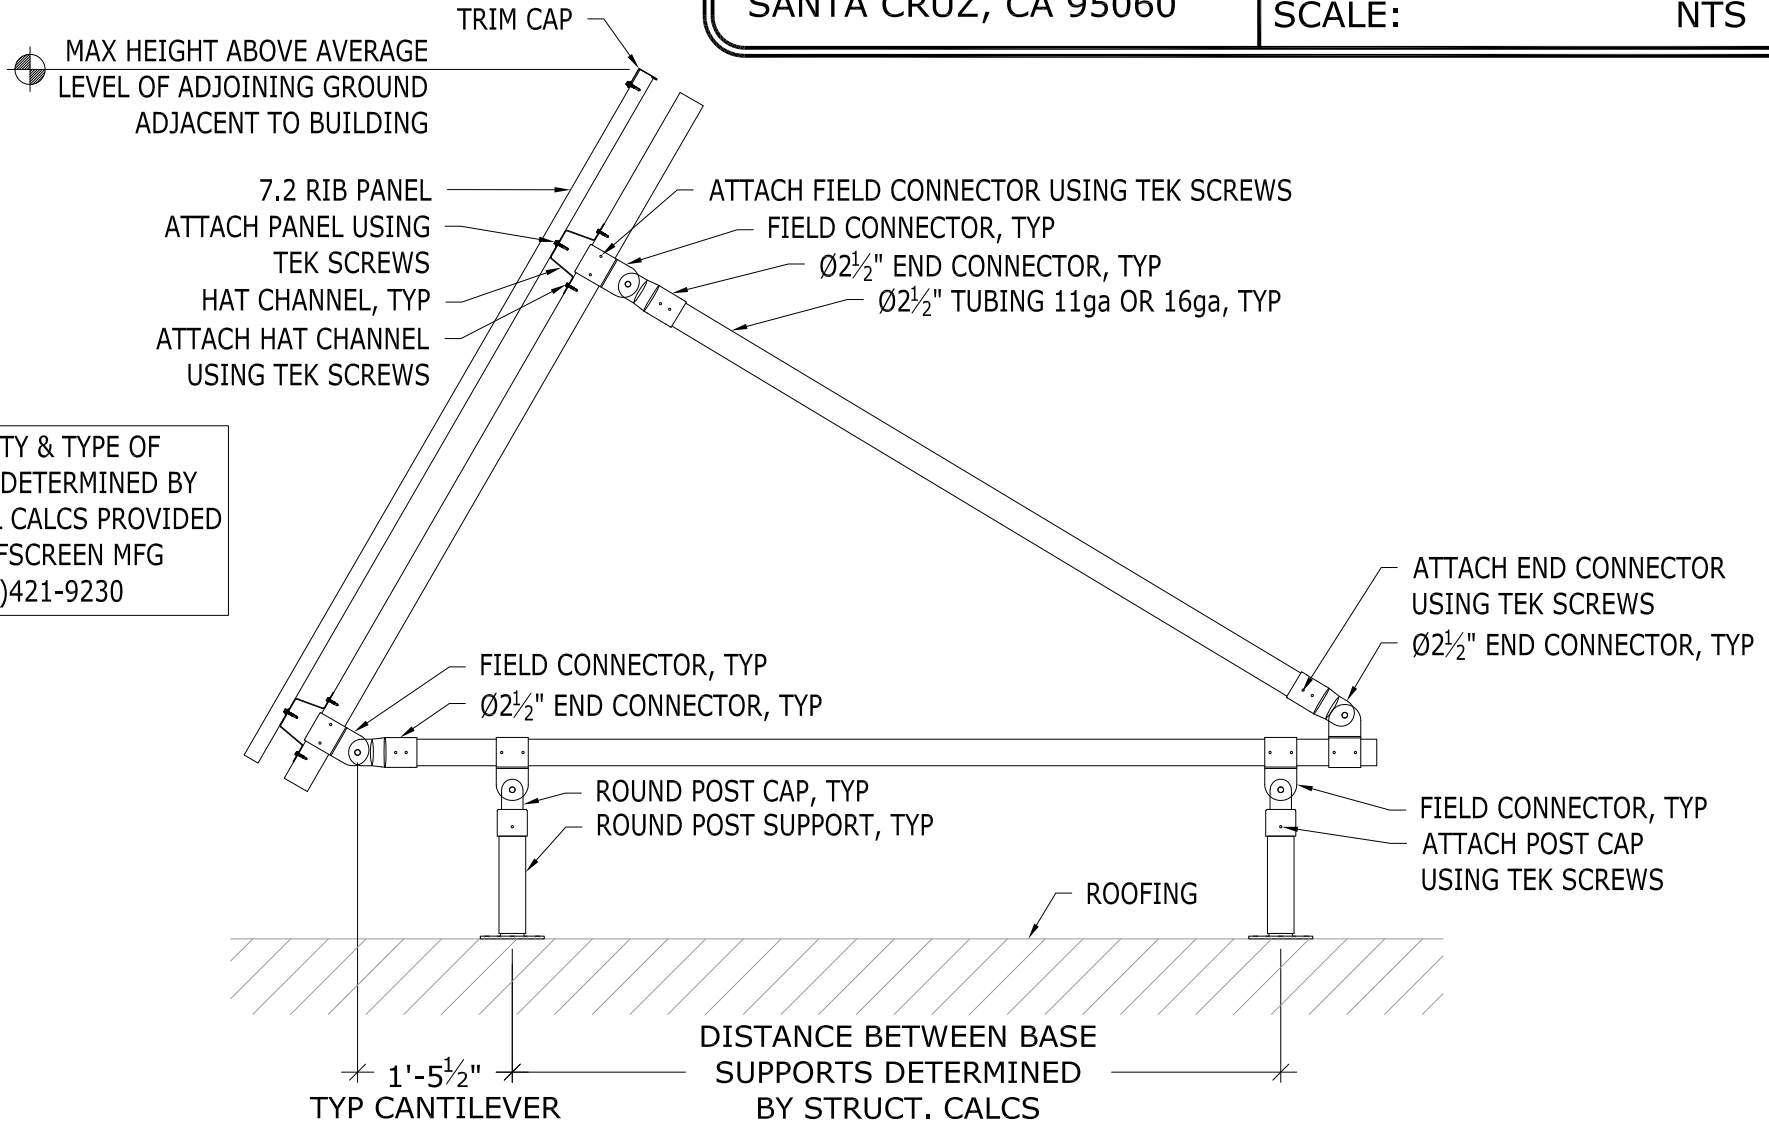

DRAWN BY: JM

ROOFSCREEN MFG., INC.
347 CORAL STREET
SANTA CRUZ, CA 95060

PRINT DATE: 08/19/2016

REV. DATE: 05/09/2017

SCALE: NTS

ROOFSCREEN SC3 LT FRAME

DRAWN BY: JM

ROOFSCREEN MFG., INC.
347 CORAL STREET
SANTA CRUZ, CA 95060

PRINT DATE: 08/19/2016

REV. DATE: 05/09/2017

SCALE: NTS

ROOFSCREEN SC3 LT FRAME