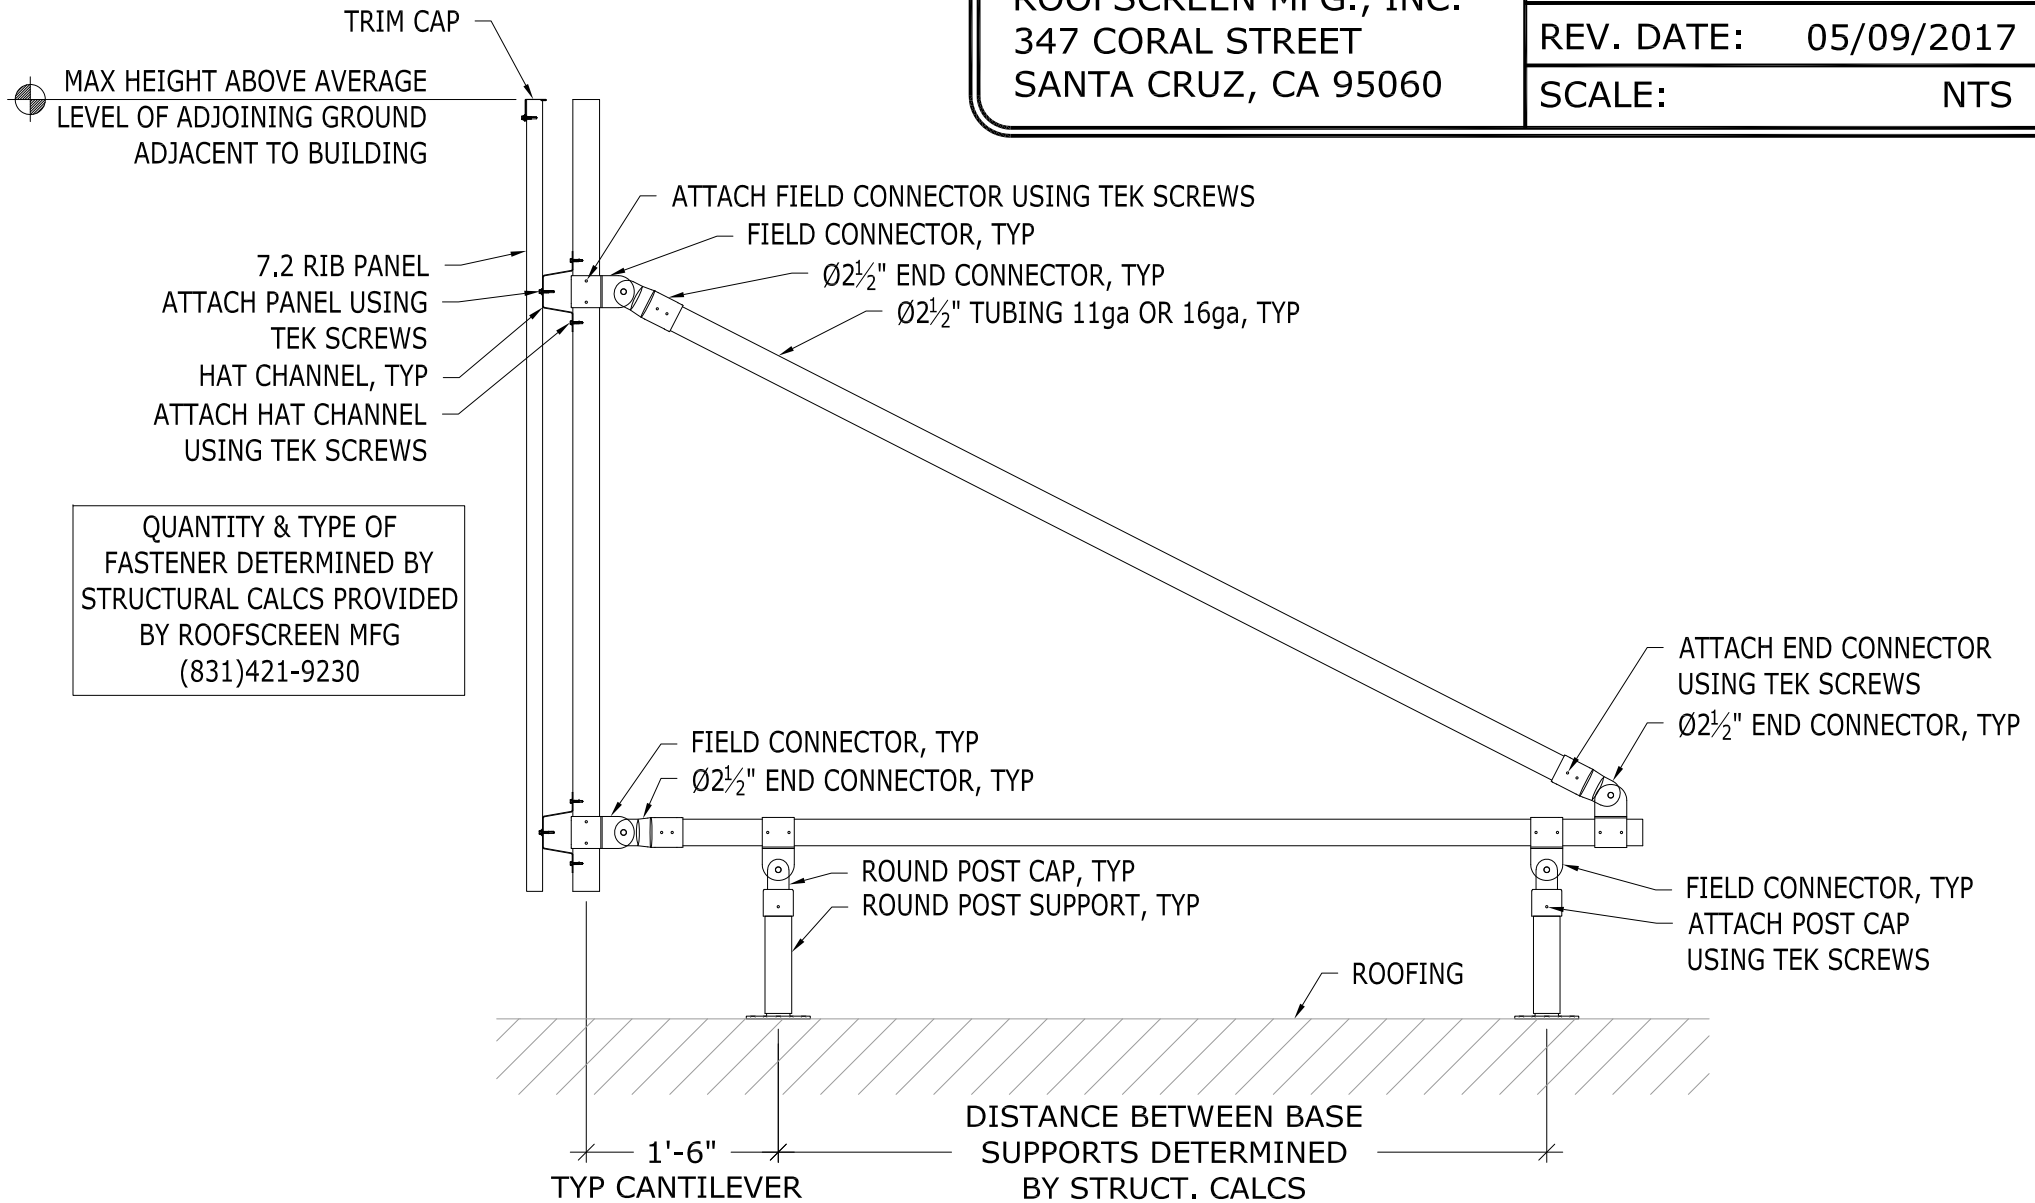

DRAWN BY: JM

ROOFSCREEN MFG., INC.
347 CORAL STREET
SANTA CRUZ, CA 95060

PRINT DATE: 08/19/2016

REV. DATE: 05/09/2017

SCALE: NTS

ROOFSCREEN SC3 LT FRAME

DRAWN BY: JM

ROOFSCREEN MFG., INC.
347 CORAL STREET
SANTA CRUZ, CA 95060

PRINT DATE: 08/19/2016

REV. DATE: 05/09/2017

SCALE: NTS

ROOFSCREEN SC3 LT FRAME