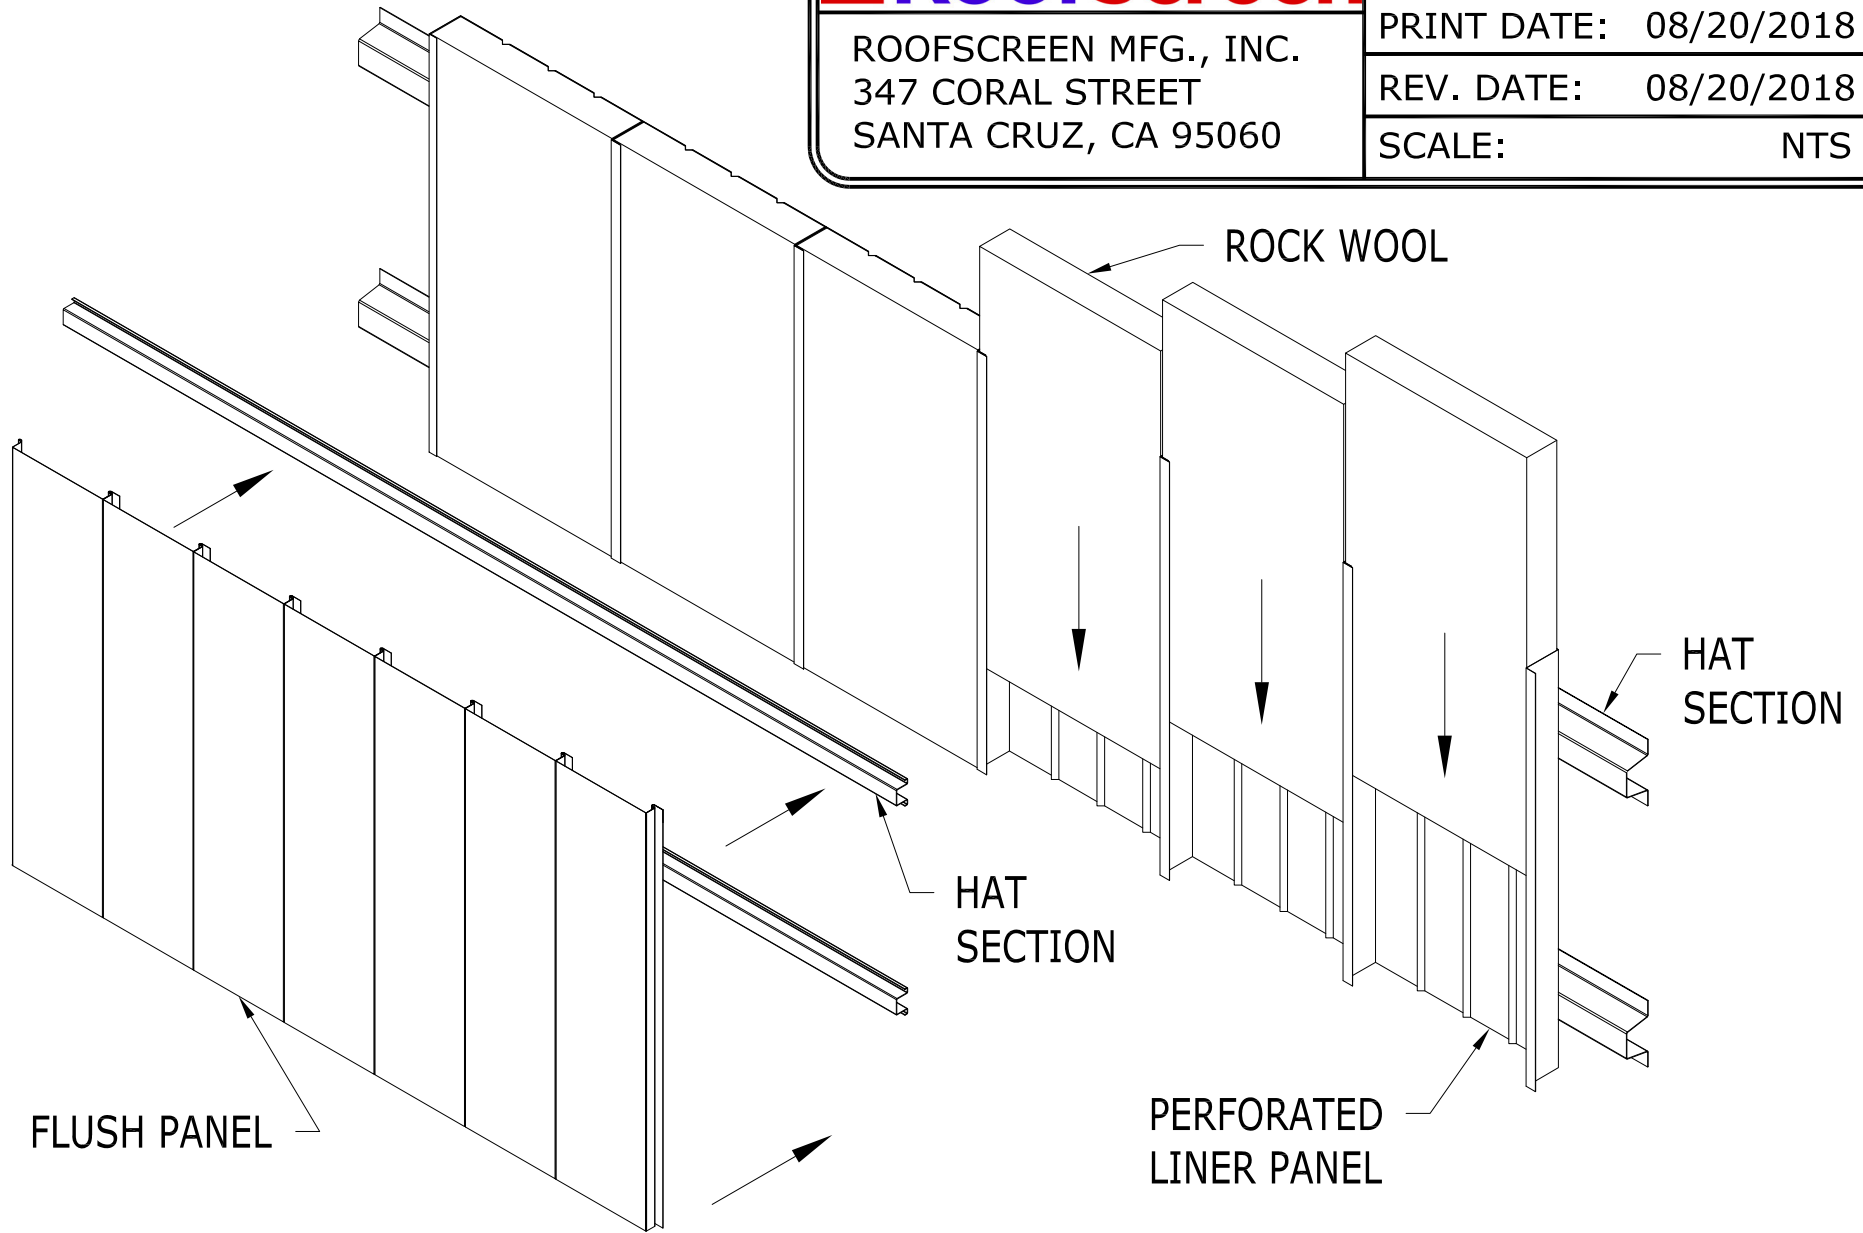

ROOFSCREEN MFG., INC.
347 CORAL STREET
SANTA CRUZ, CA 95060

DRAWN BY: JM

PRINT DATE: 08/20/2018

REV. DATE: 08/20/2018

SCALE: NTS

HORIZONTAL SOUND GUARD ASSEMBLY

ROOFSCREEN MFG., INC.
347 CORAL STREET
SANTA CRUZ, CA 95060

DRAWN BY: JM

PRINT DATE: 08/20/2018

REV. DATE: 08/20/2018

SCALE: NTS

VERTICAL SOUND GUARD ASSEMBLY