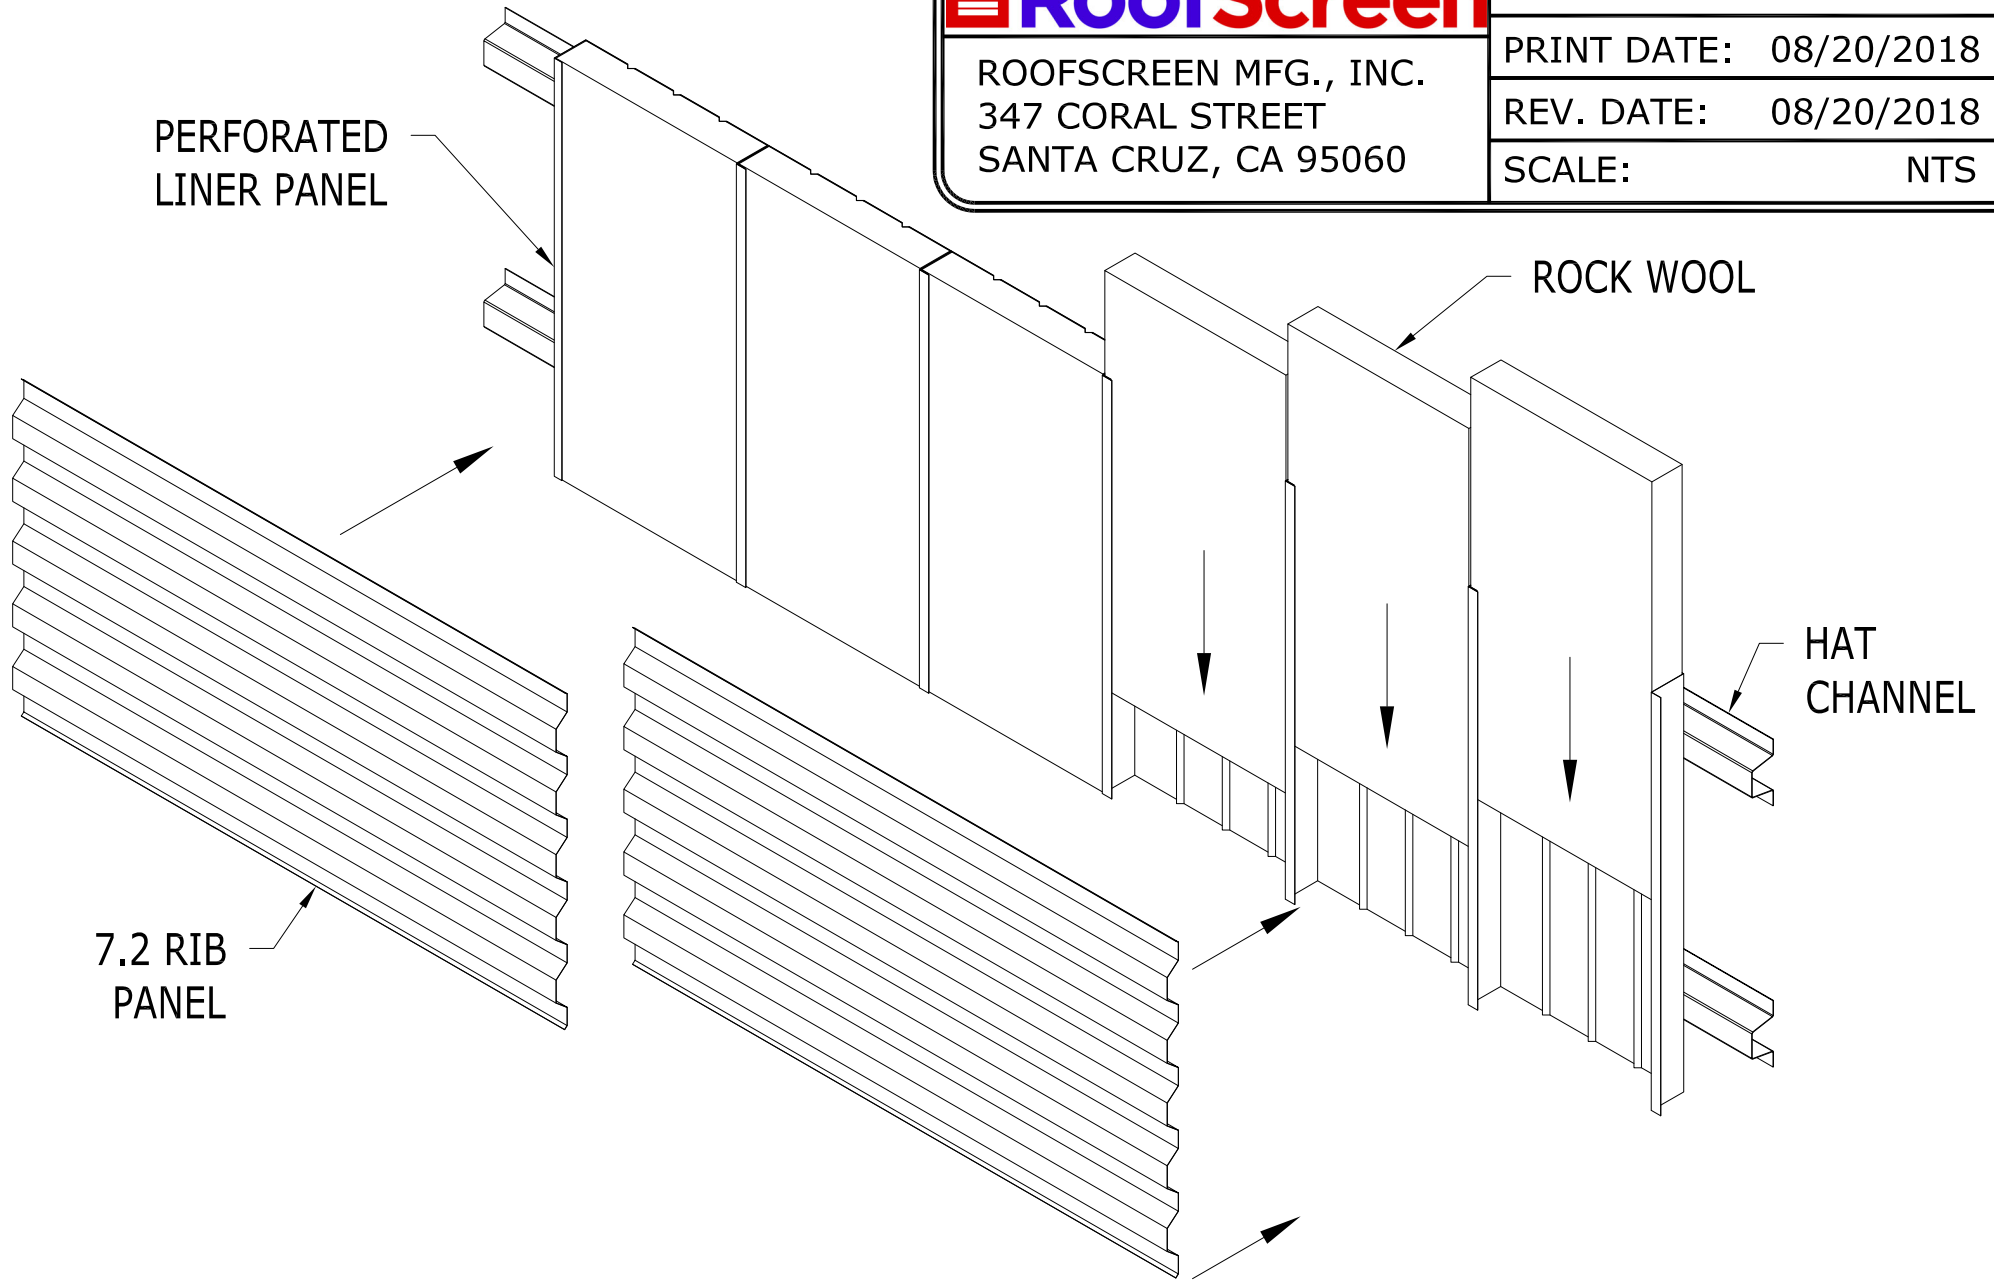

ROOFSCREEN MFG., INC.
347 CORAL STREET
SANTA CRUZ, CA 95060

DRAWN BY: JM

PRINT DATE: 08/20/2018

REV. DATE: 08/20/2018

SCALE: NTS

HORIZONTAL SOUND GUARD ASSEMBLY

ROOFSCREEN MFG., INC.
347 CORAL STREET
SANTA CRUZ, CA 95060

DRAWN BY: JM

PRINT DATE: 08/20/2018

REV. DATE: 08/20/2018

SCALE: NTS

VERTICAL SOUND GUARD ASSEMBLY