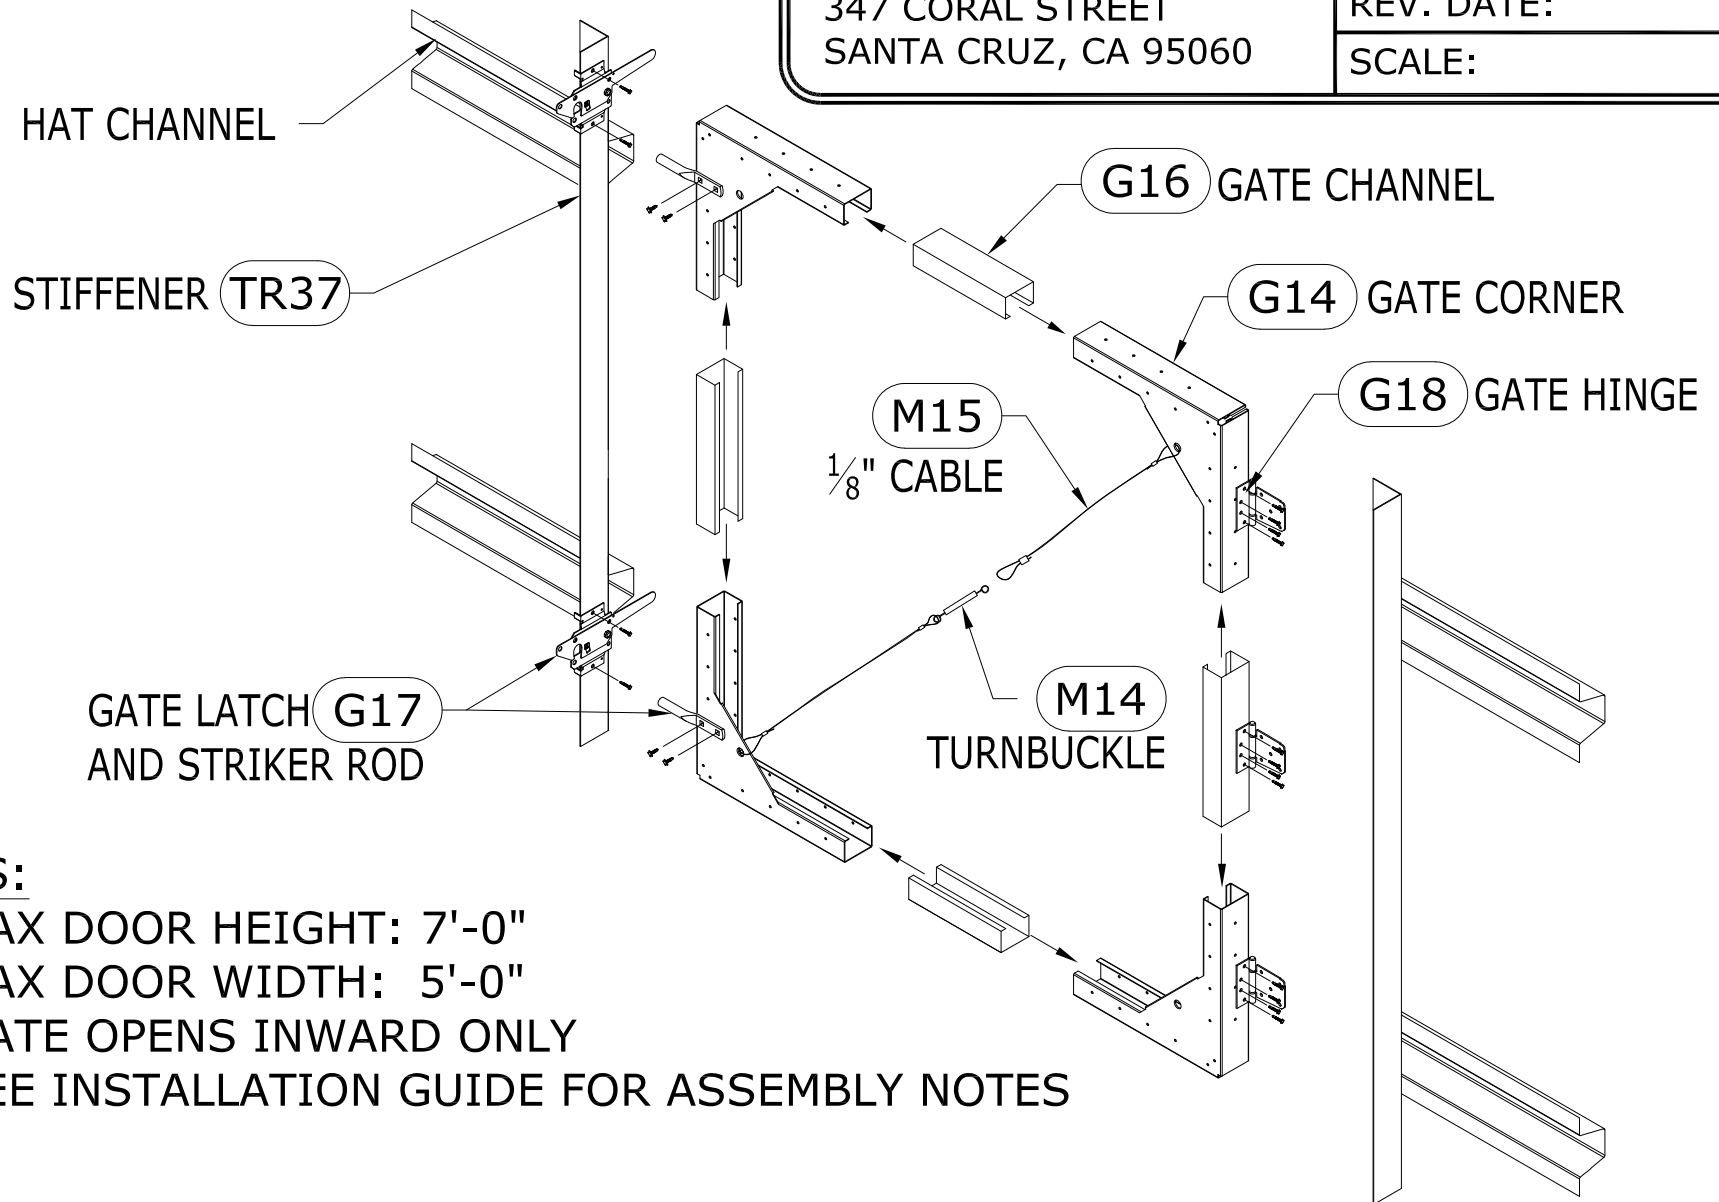


**NOTES:**

1. MAX DOOR HEIGHT: 7'-0"
2. MAX DOOR WIDTH: 5'-0"
3. GATE OPENS INWARD ONLY
4. SEE INSTALLATION GUIDE FOR ASSEMBLY NOTES

A63 HORIZONTAL GATE ASSEMBLY

**NOTES:**

1. MAX DOOR HEIGHT: 7'-0"
2. MAX DOOR WIDTH: 5'-0"
3. GATE OPENS INWARD ONLY
4. SEE INSTALLATION GUIDE FOR ASSEMBLY NOTES

A63 VERTICAL GATE ASSEMBLY