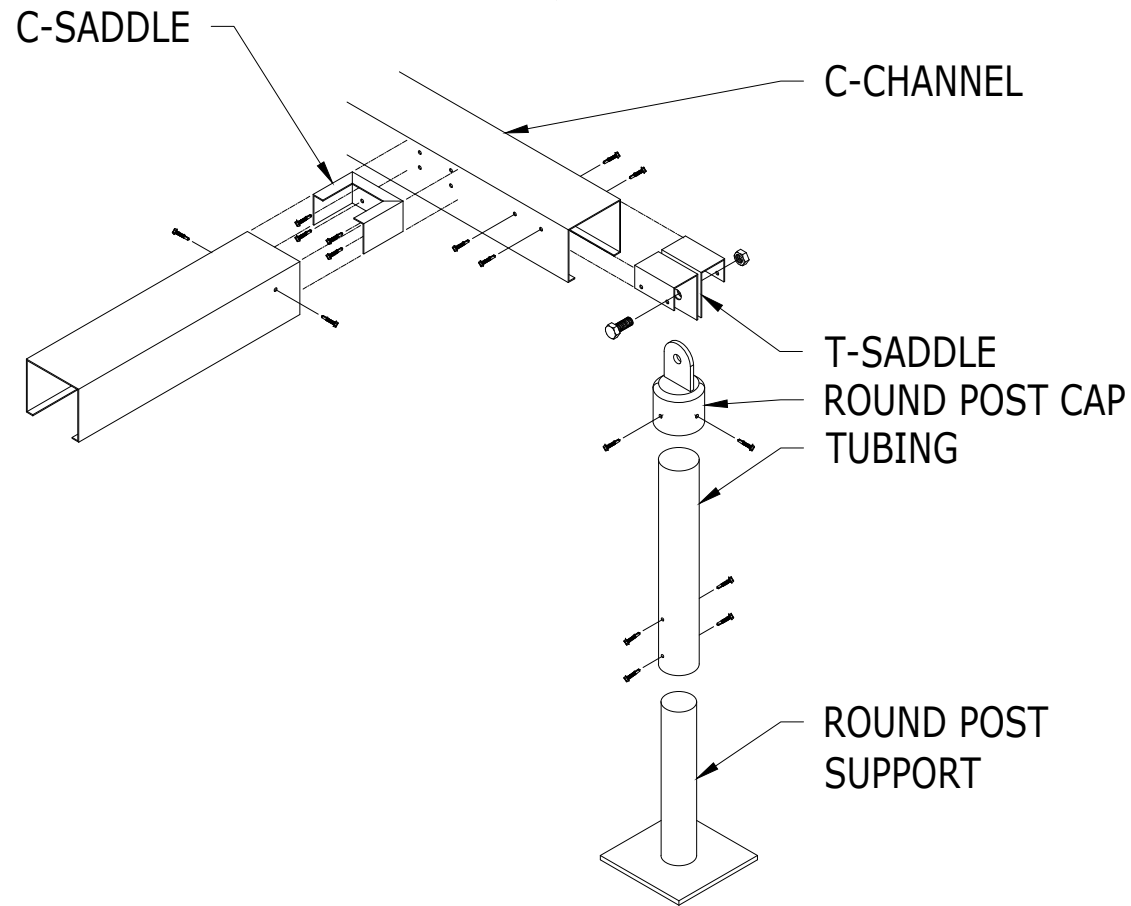

DS ASSEMBLY.dwg

ROOFSCREEN MFG., INC.
347 CORAL STREET
SANTA CRUZ, CA 95060

DRAWN BY:	JM
PRINT DATE:	XX/XX/XXXX
REV. DATE:	XX/XX/XXXX
SCALE:	NTS

DRYSTAND ASSEMBLY

DS ASSEMBLY2.dwg

ROOFSCREEN MFG., INC.
347 CORAL STREET
SANTA CRUZ, CA 95060

DRAWN BY: JM

PRINT DATE: XX/XX/XXXX

REV. DATE: XX/XX/XXXX

SCALE: NTS

DRYSTAND ASSEMBLY