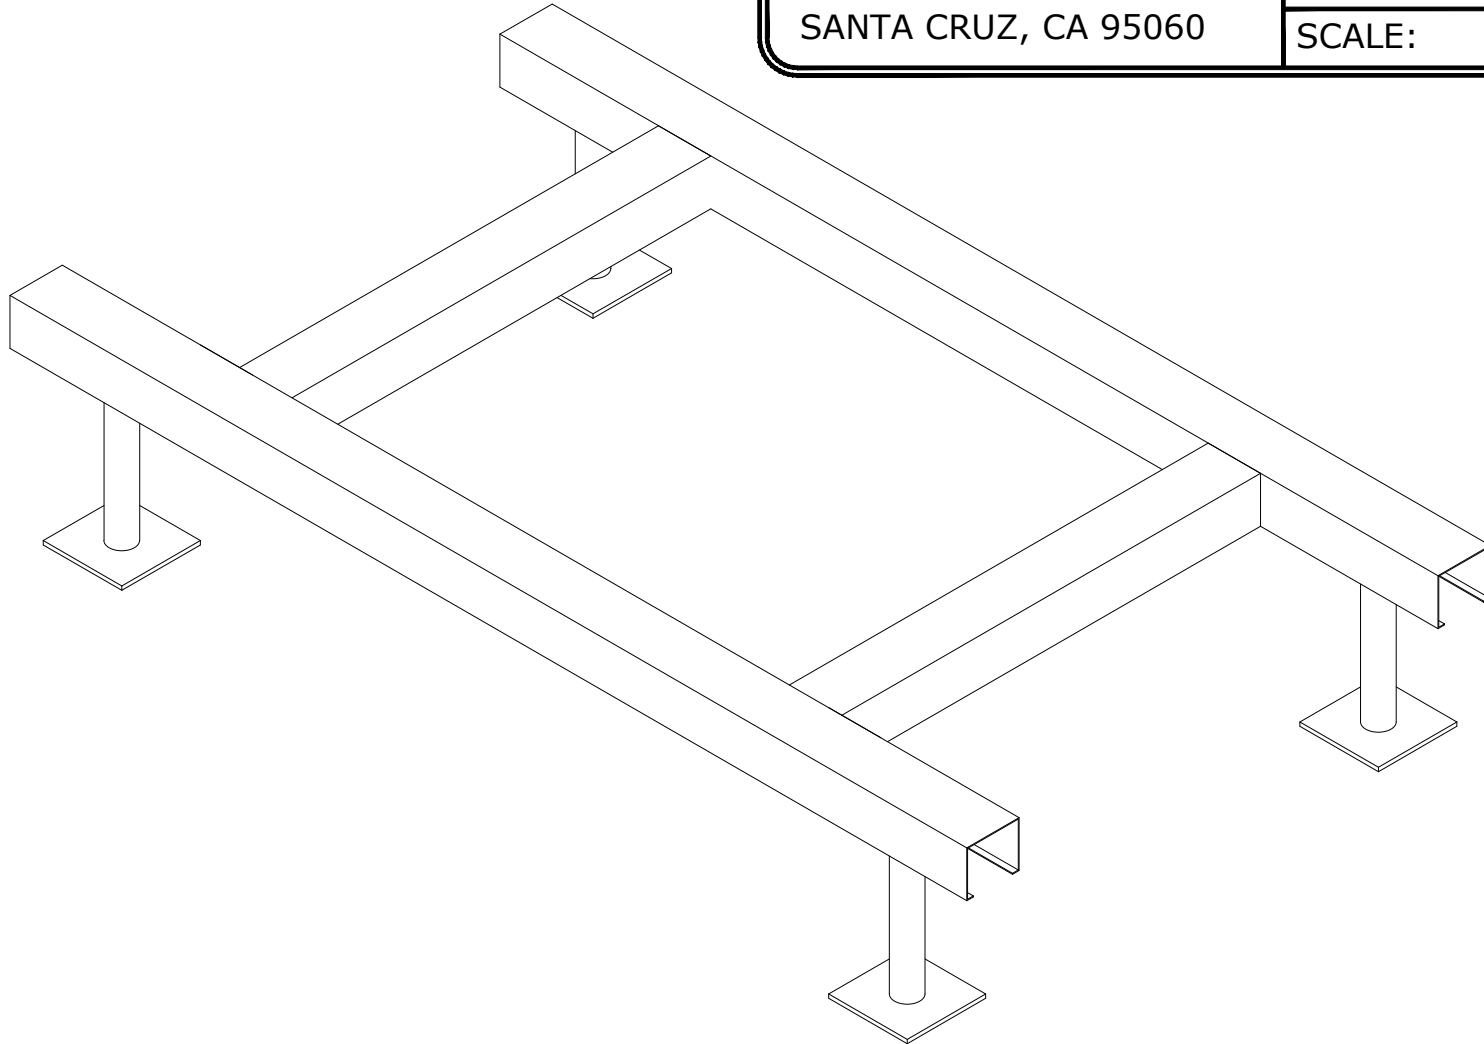

DS ASSEMBLY.dwg

ROOFSCREEN MFG., INC.
347 CORAL STREET
SANTA CRUZ, CA 95060

DRAWN BY:	JM
PRINT DATE:	XX/XX/XXXX
REV. DATE:	XX/XX/XXXX
SCALE:	NTS

DRYSTAND ASSEMBLY

DS ASSEMBLY2.dwg

ROOFSCREEN MFG., INC.
347 CORAL STREET
SANTA CRUZ, CA 95060

DRAWN BY: JM

PRINT DATE: XX/XX/XXXX

REV. DATE: XX/XX/XXXX

SCALE: NTS

DRYSTAND ASSEMBLY