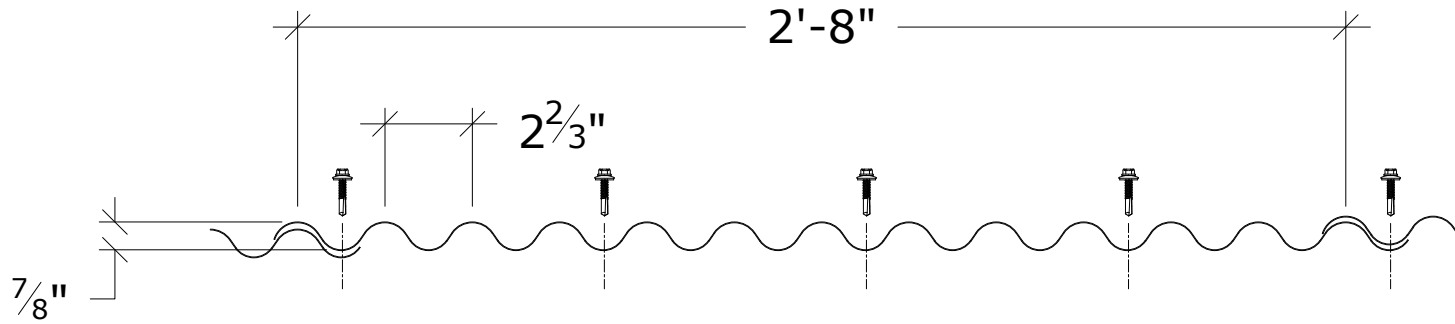

ROOFSCREEN MFG., INC.
347 CORAL STREET
SANTA CRUZ, CA 95060

DRAWN BY: TM

PRINT DATE: 08/20/2018

REV. DATE: 08/20/2018

SCALE: NTS

P14 CORRUGATED PANEL