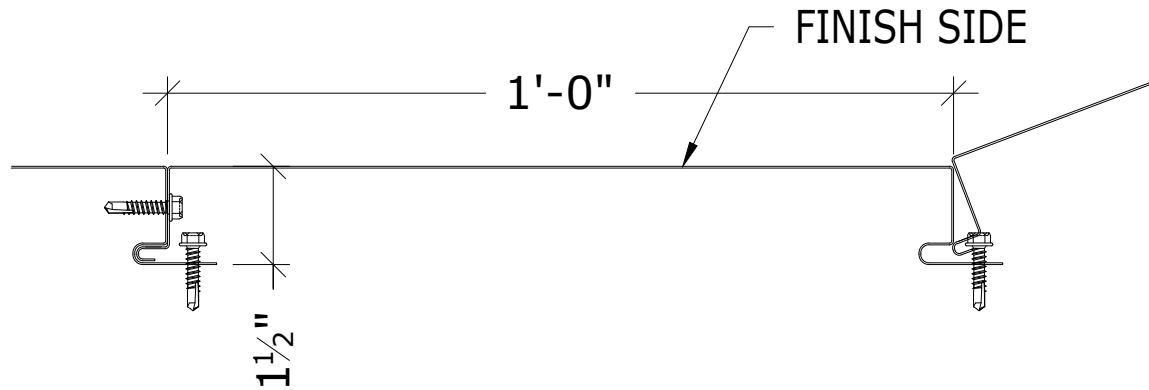

ROOFSCREEN MFG., INC.  
347 CORAL STREET  
SANTA CRUZ, CA 95060

DRAWN BY: TM

PRINT DATE: 08/20/2018

REV. DATE: 08/20/2018

SCALE: NTS

P12 FLUSH PANEL