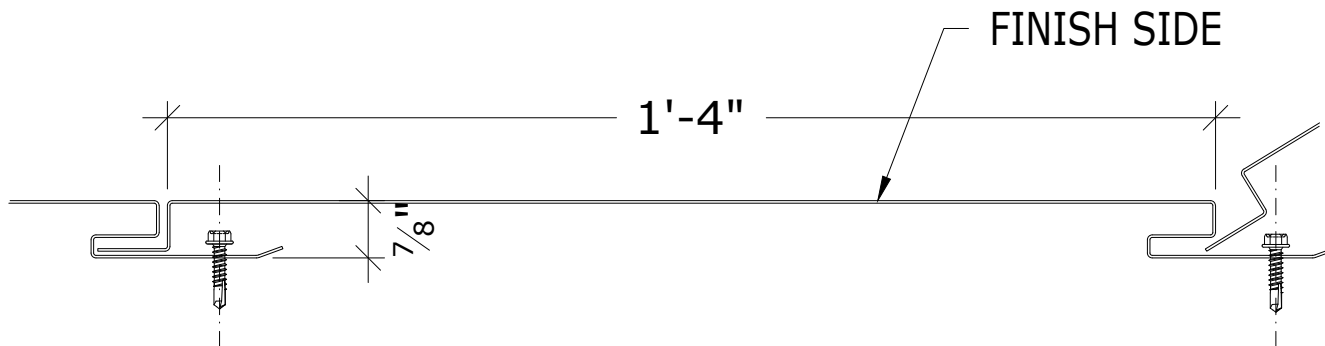

ROOFSCREEN MFG., INC.
347 CORAL STREET
SANTA CRUZ, CA 95060

DRAWN BY: TM

PRINT DATE: 08/20/2018

REV. DATE: 08/20/2018

SCALE: NTS

P23 FLUSH TEXTURED PANEL