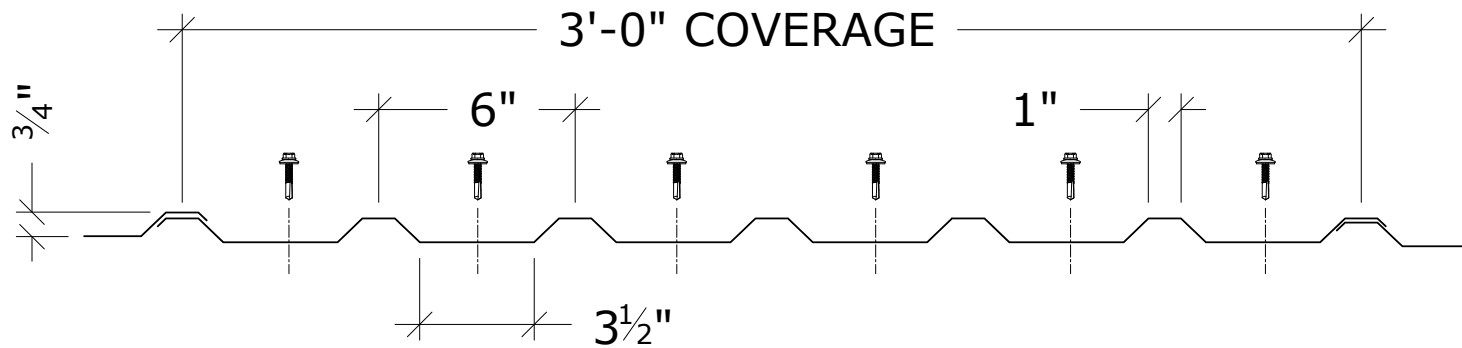

ROOFSCREEN MFG., INC.
347 CORAL STREET
SANTA CRUZ, CA 95060

DRAWN BY: TM

PRINT DATE: 08/20/2018

REV. DATE: 08/20/2018

SCALE: NTS

P18 U PANEL