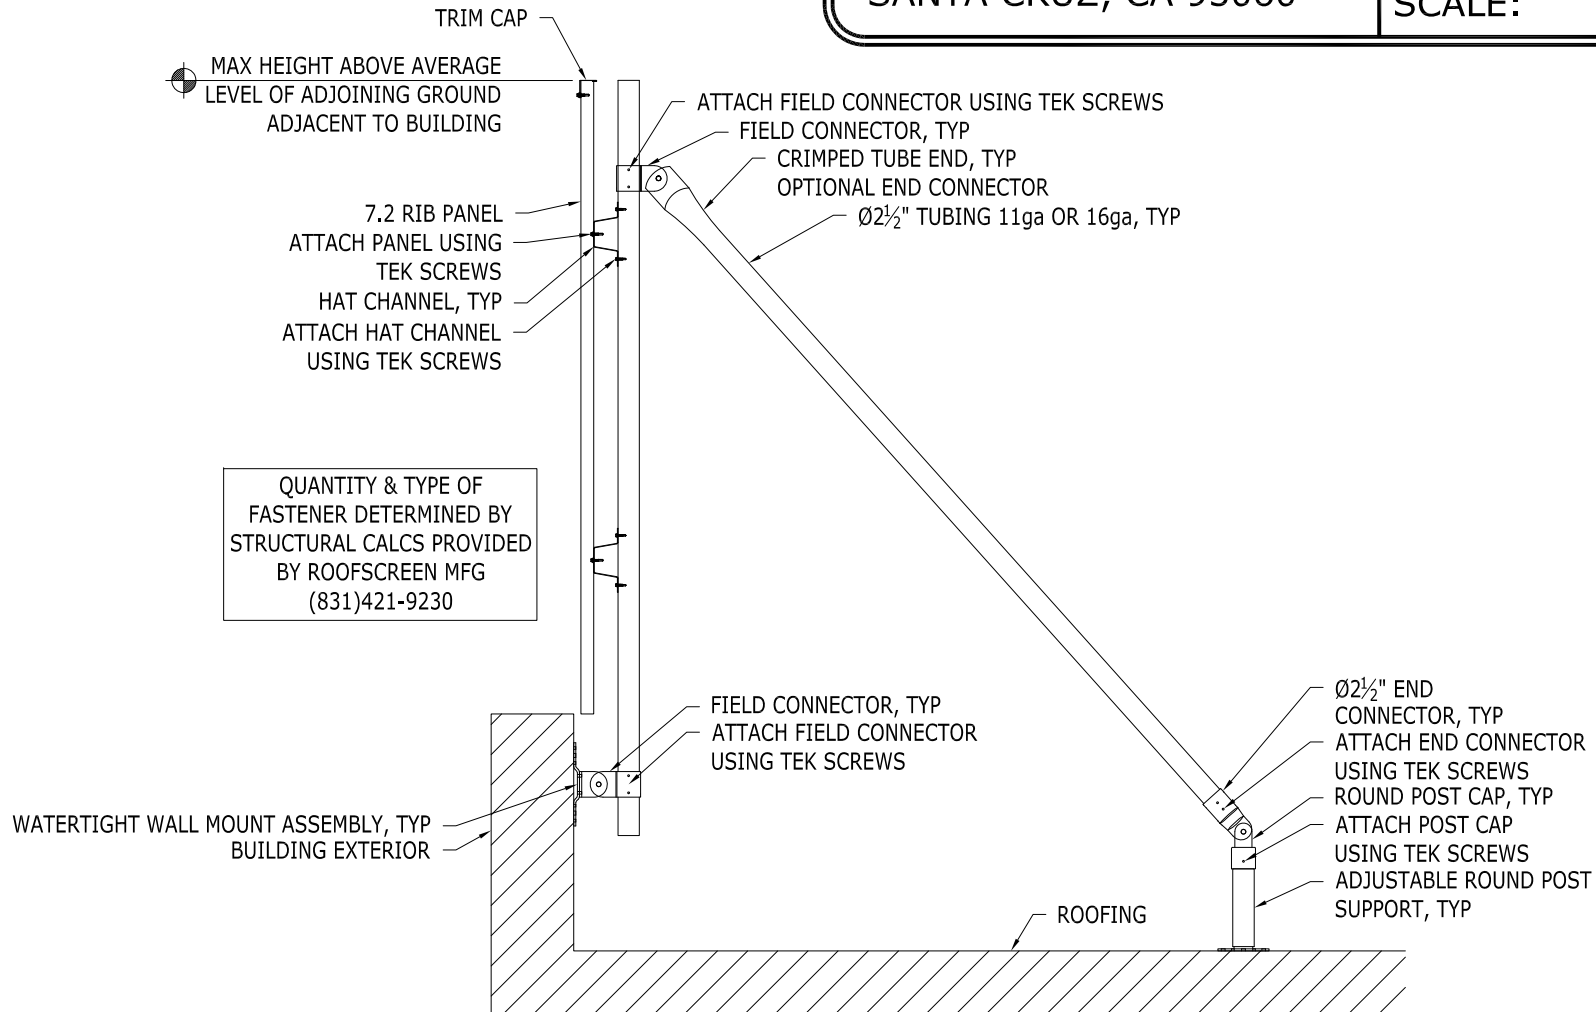

DRAWN BY: ML

ROOFSCREEN MFG., INC.
347 CORAL STREET
SANTA CRUZ, CA 95060

PRINT DATE: 11/30/2016

REV. DATE: 11/30/2016

SCALE: NTS

ROOFSCREEN IWM FRAME - BRACED

DRAWN BY: ML

ROOFSCREEN MFG., INC.
347 CORAL STREET
SANTA CRUZ, CA 95060

PRINT DATE: 11/30/2016

REV. DATE: 11/30/2016

SCALE: NTS

ROOFSCREEN IWM FRAME - BRACED