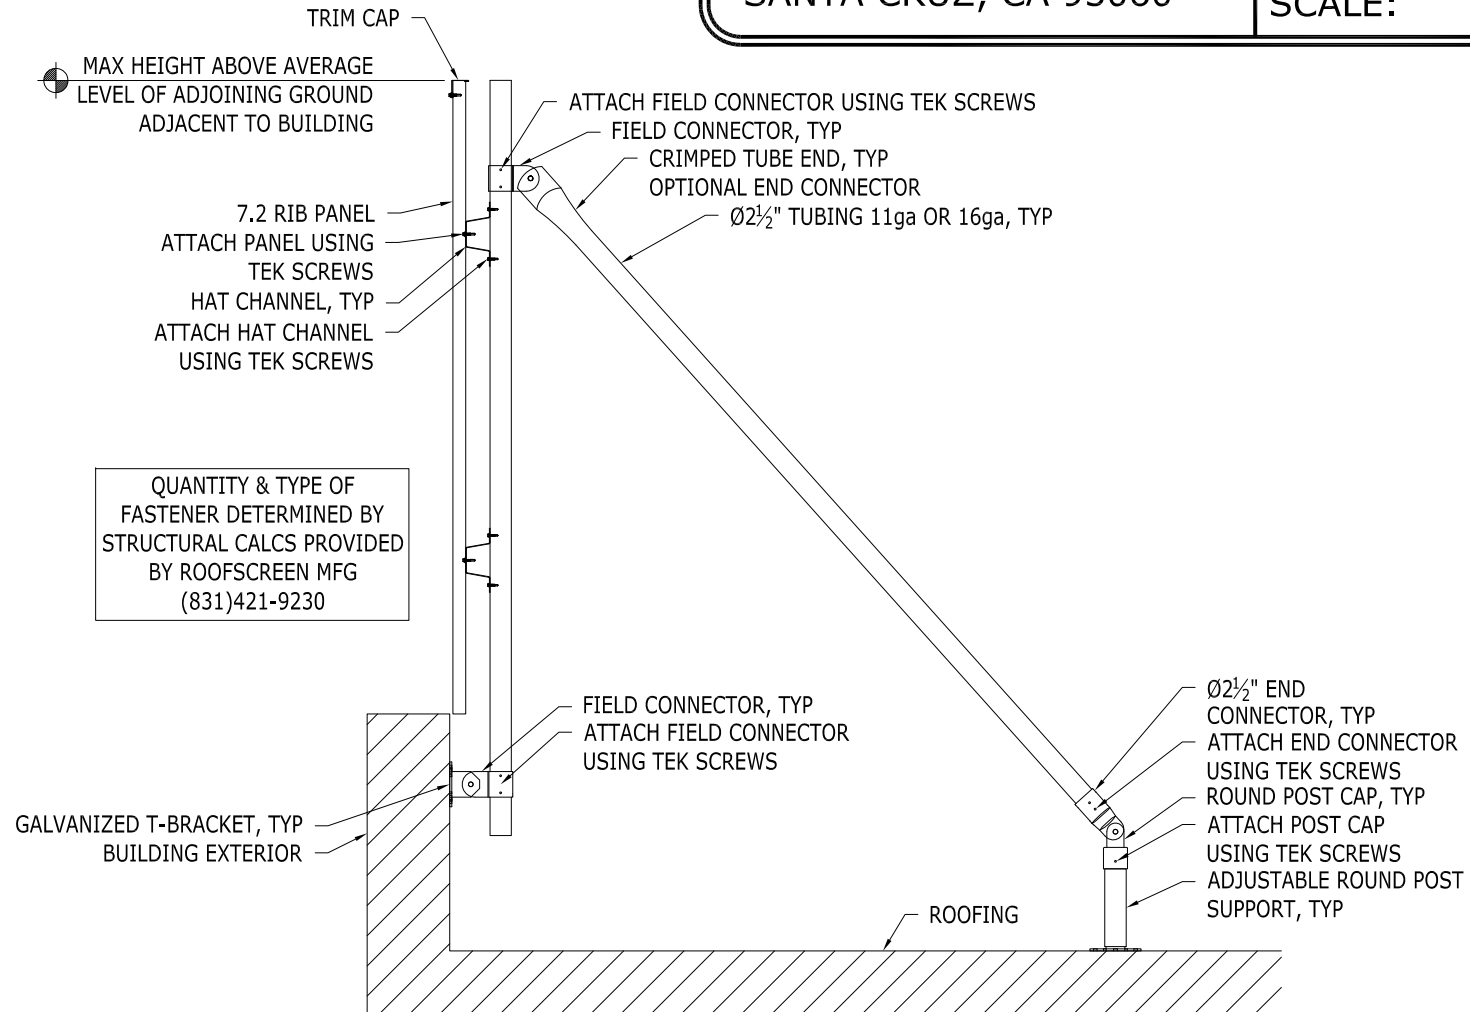

DRAWN BY: ML

ROOFSCREEN MFG., INC.
347 CORAL STREET
SANTA CRUZ, CA 95060

PRINT DATE: 11/30/2016

REV. DATE: 11/30/2016

SCALE: NTS

ROOFSCREEN IWM FRAME - BRACED

DRAWN BY: ML

ROOFSCREEN MFG., INC.
347 CORAL STREET
SANTA CRUZ, CA 95060

PRINT DATE: 11/30/2016

REV. DATE: 11/30/2016

SCALE: NTS

ROOFSCREEN IWM FRAME - BRACED