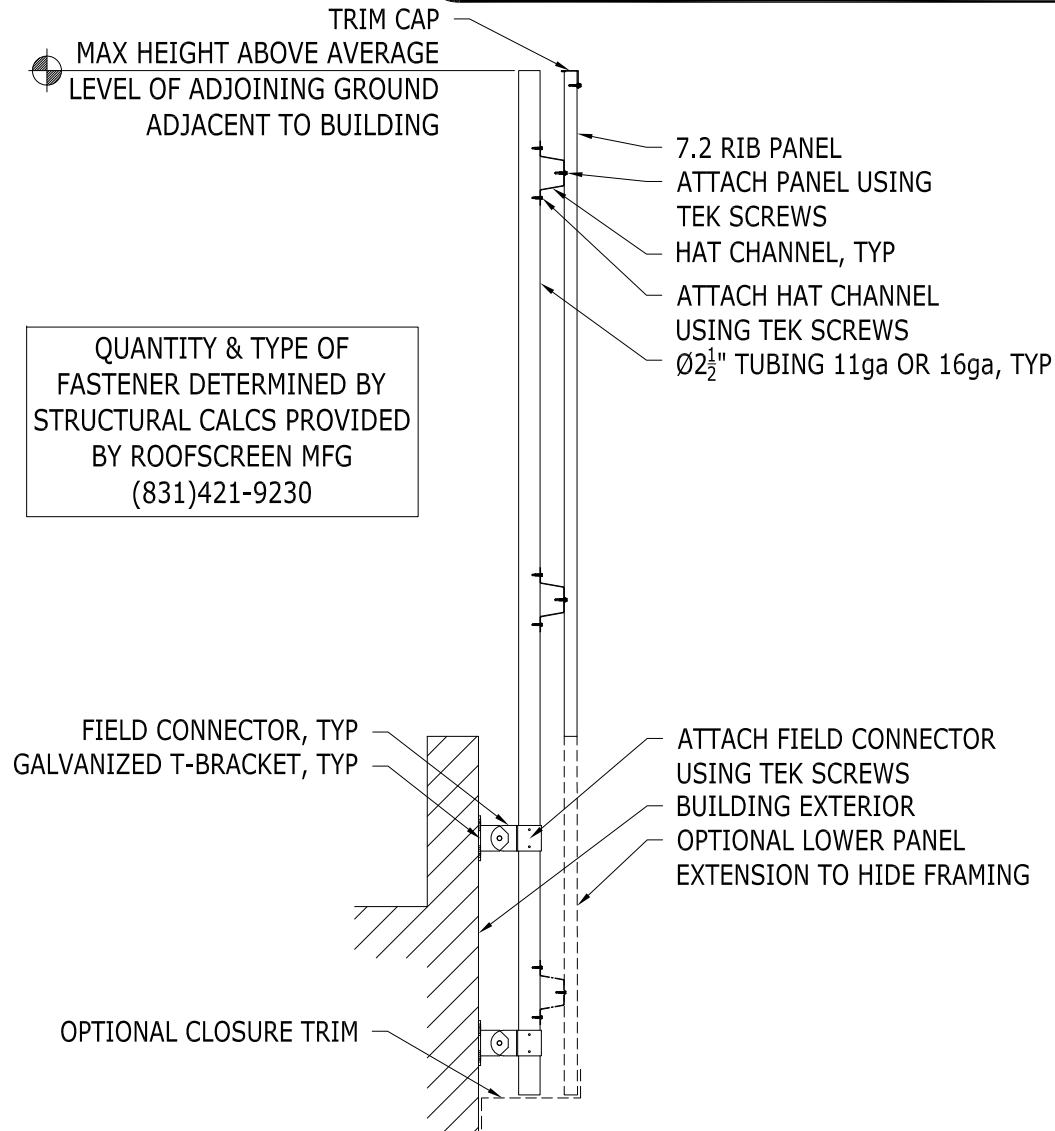

DRAWN BY: JM

ROOFSCREEN MFG., INC.
347 CORAL STREET
SANTA CRUZ, CA 95060

PRINT DATE: 08/19/2016

REV. DATE: 08/19/2016

SCALE: NTS

ROOFSCREEN EWM FRAME

DRAWN BY: JM

ROOFSCREEN MFG., INC.
347 CORAL STREET
SANTA CRUZ, CA 95060

PRINT DATE: 08/19/2016

REV. DATE: 08/19/2016

SCALE: NTS

ROOFSCREEN EWM FRAME