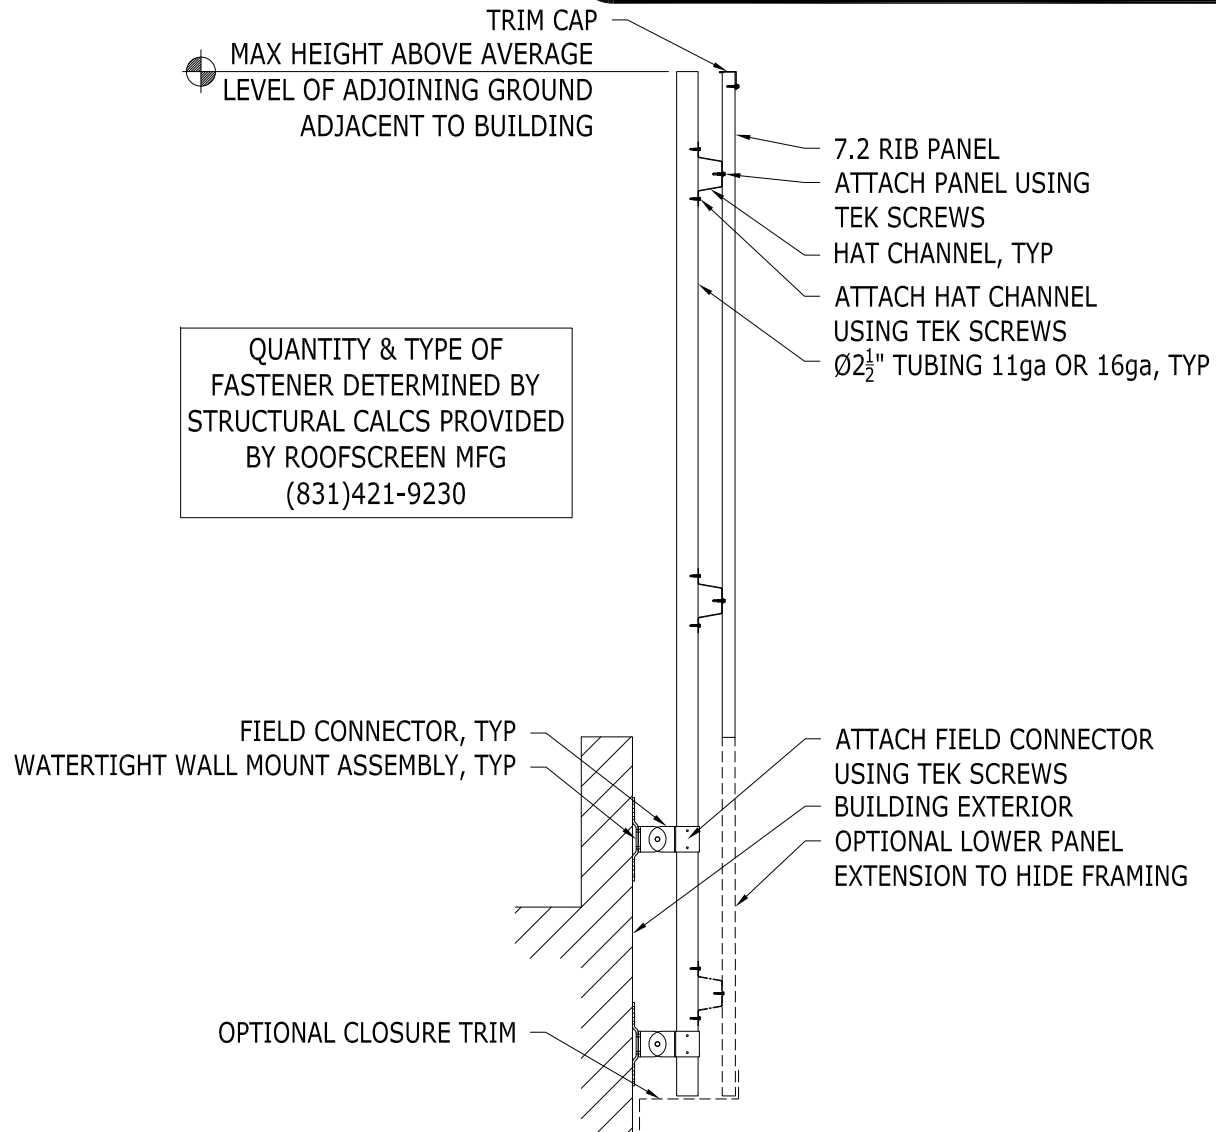

DRAWN BY: JM

ROOFSCREEN MFG., INC.
347 CORAL STREET
SANTA CRUZ, CA 95060

PRINT DATE: 08/19/2016

REV. DATE: 08/19/2016

SCALE: NTS

ROOFSCREEN EWM FRAME

DRAWN BY: JM

ROOFSCREEN MFG., INC.
347 CORAL STREET
SANTA CRUZ, CA 95060

PRINT DATE: 08/19/2016

REV. DATE: 08/19/2016

SCALE: NTS

ROOFSCREEN EWM FRAME