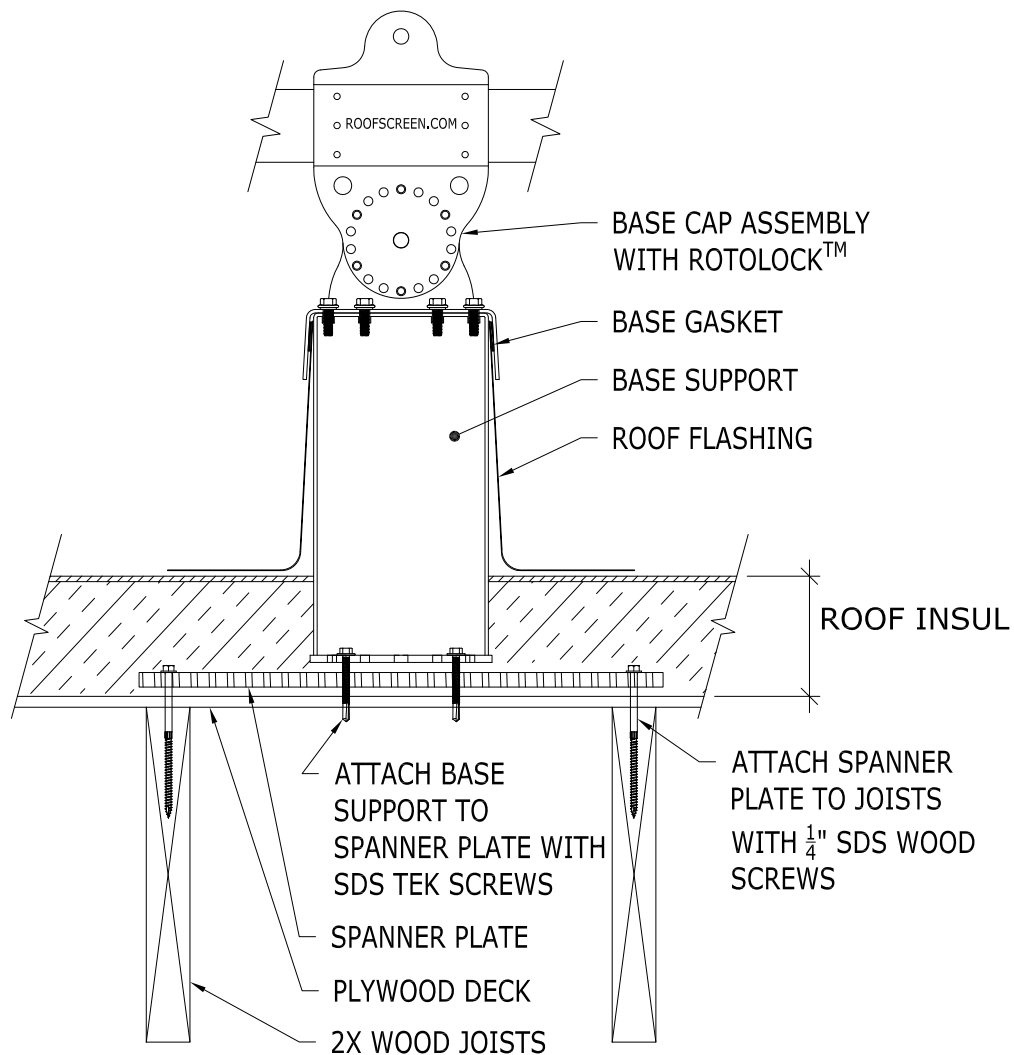

ROOFSCREEN MFG., INC.
347 CORAL STREET
SANTA CRUZ, CA 95060

PRINT DATE: 12/15/2016

REV. DATE: 12/15/2016

SCALE:

NTS

SPANNER PLATE OVER 2X WOOD FRAMING