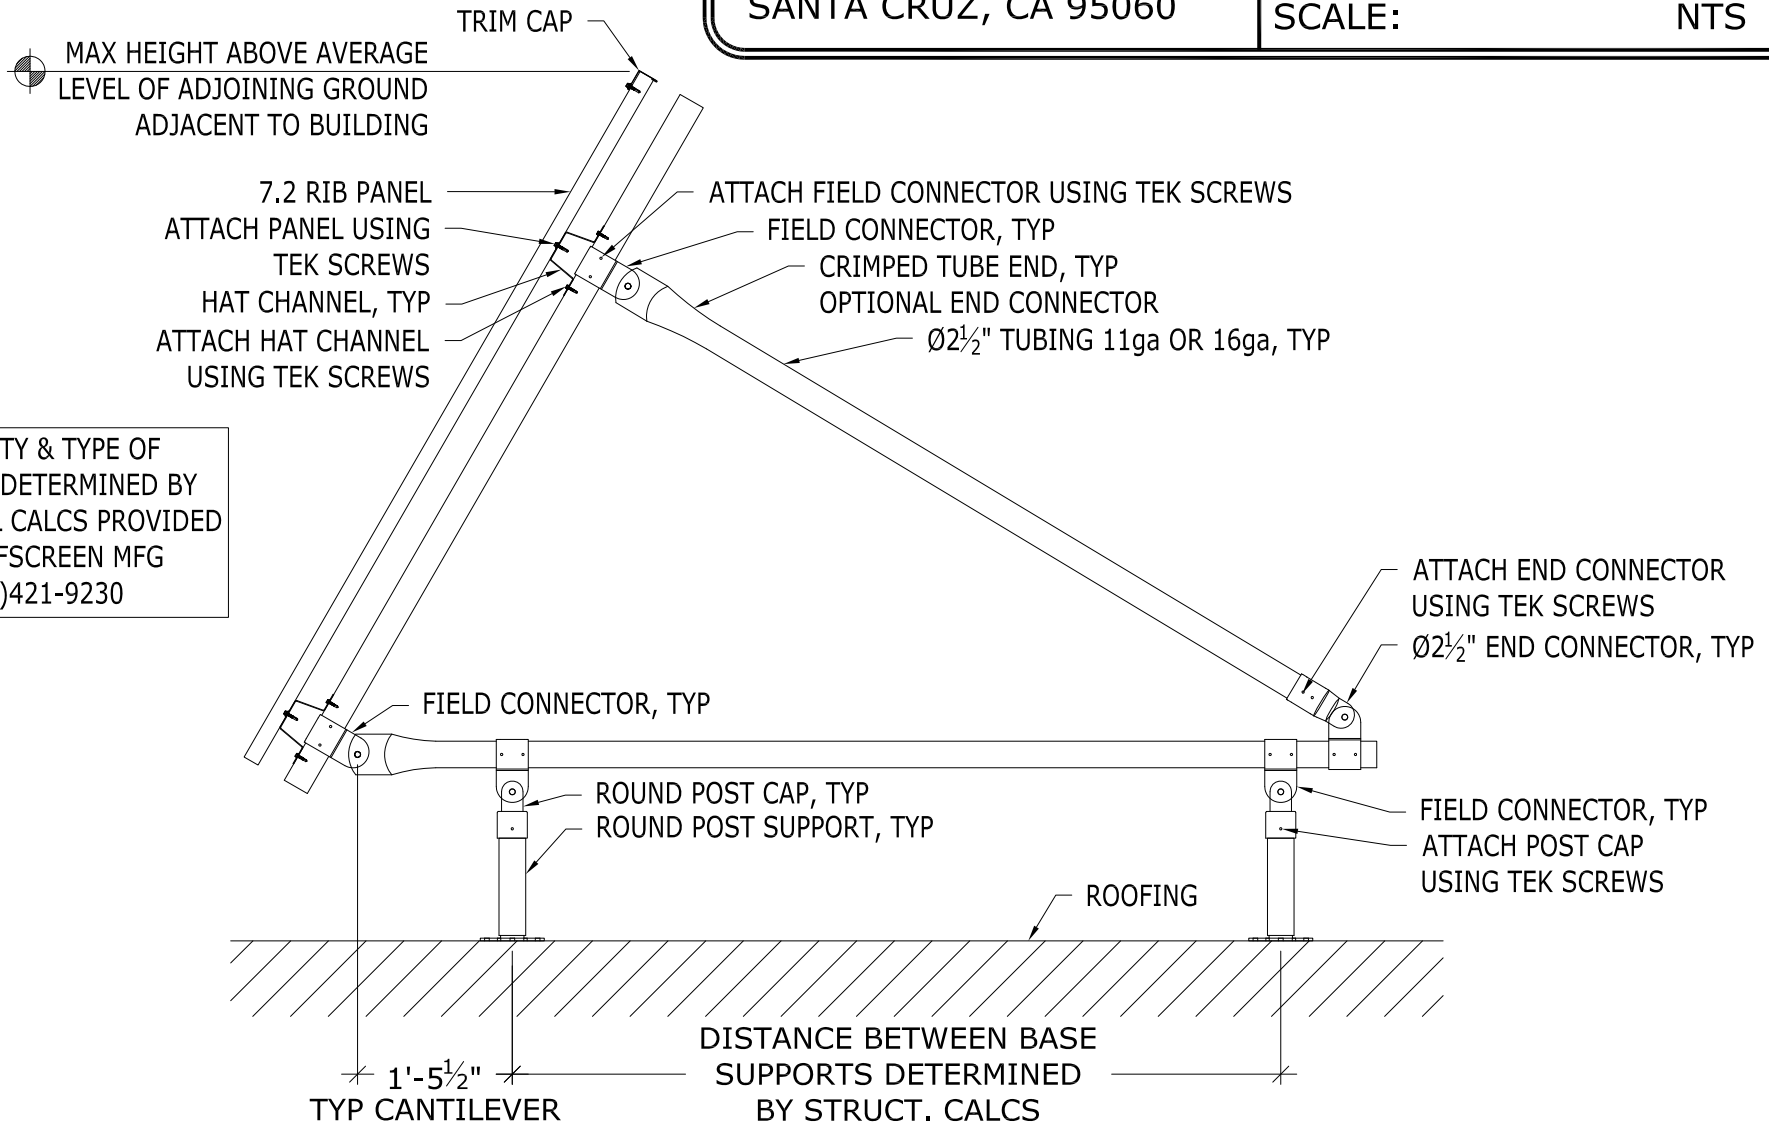

ROOFSCREEN MFG., INC.  
 347 CORAL STREET  
 SANTA CRUZ, CA 95060

DRAWN BY: JM

PRINT DATE: 08/19/2016

REV. DATE: 08/19/2016

SCALE: NTS

### ROOFSCREEN SC3R FRAME

DRAWN BY: JM

ROOFSCREEN MFG., INC.  
347 CORAL STREET  
SANTA CRUZ, CA 95060

PRINT DATE: 08/19/2016

REV. DATE: 08/19/2016

SCALE: NTS

QUANTITY & TYPE OF FASTENER DETERMINED BY STRUCTURAL CALCS PROVIDED BY ROOFSCREEN MFG (831)421-9230