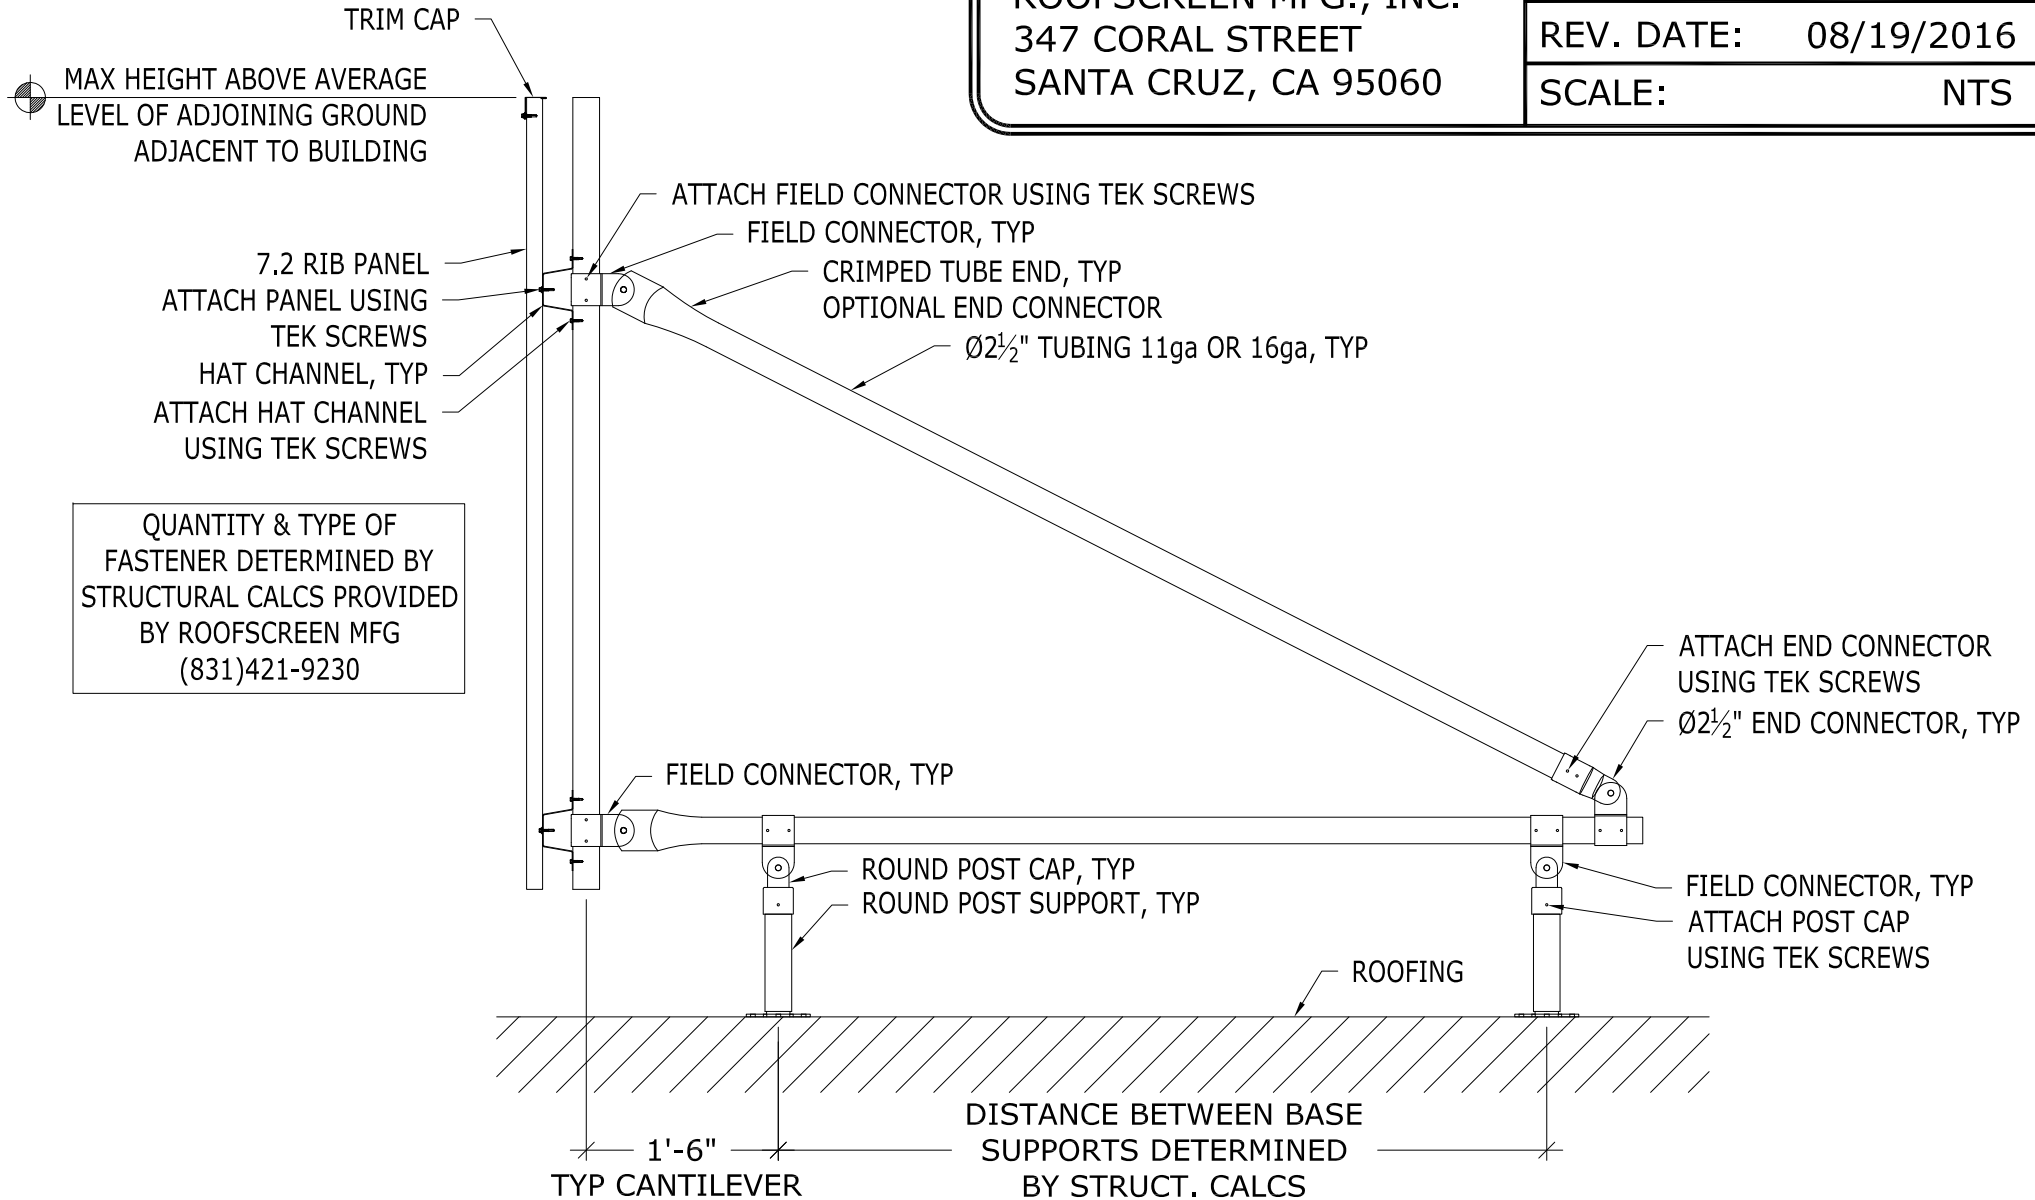

ROOFSCREEN MFG., INC.  
 347 CORAL STREET  
 SANTA CRUZ, CA 95060

DRAWN BY: JM

PRINT DATE: 08/19/2016

REV. DATE: 08/19/2016

SCALE: NTS

### ROOFSCREEN SC3R FRAME

DRAWN BY: JM

ROOFSCREEN MFG., INC.  
347 CORAL STREET  
SANTA CRUZ, CA 95060

PRINT DATE: 08/19/2016

REV. DATE: 08/19/2016

SCALE: NTS

QUANTITY & TYPE OF FASTENER DETERMINED BY STRUCTURAL CALCS PROVIDED BY ROOFSCREEN MFG (831)421-9230

### ROOFSCREEN SC3R FRAME