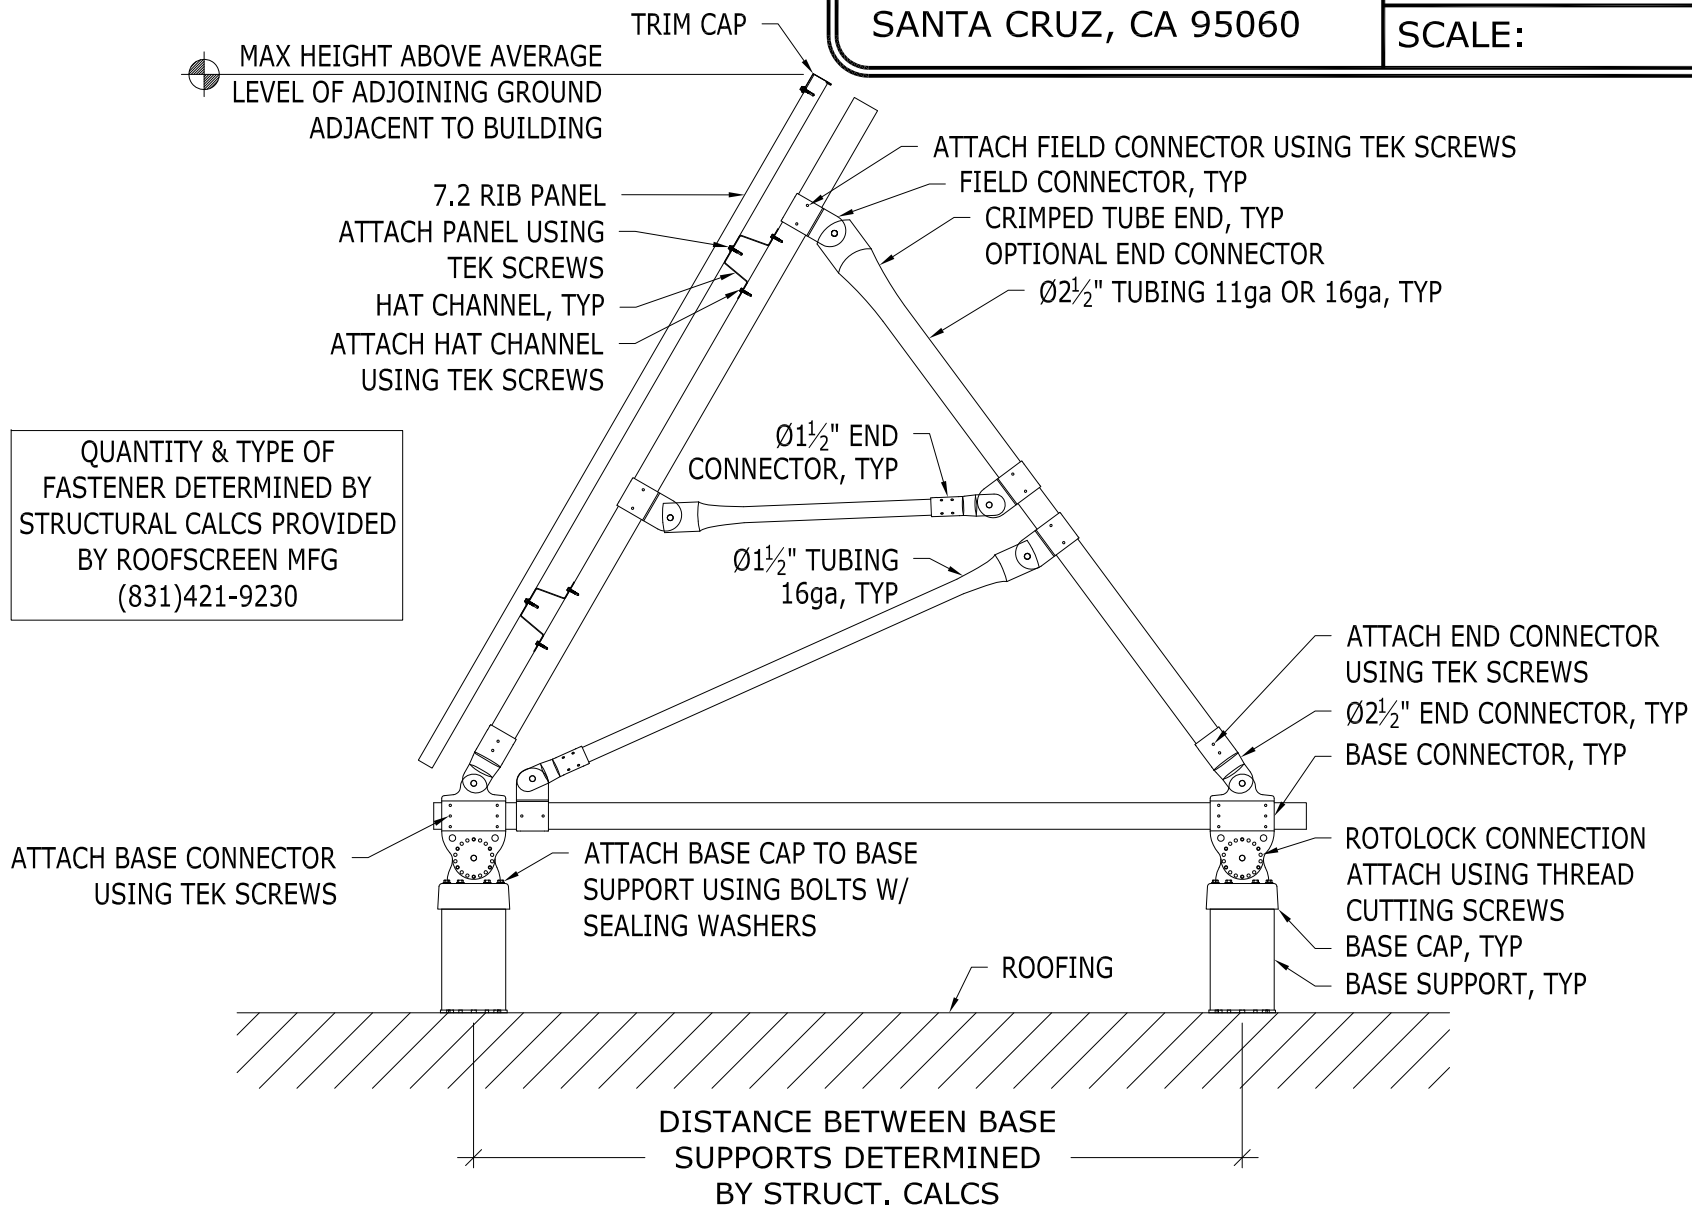

ROOFSCREEN MFG., INC.
347 CORAL STREET
SANTA CRUZ, CA 95060

DRAWN BY: JM

PRINT DATE: 08/22/2016

REV. DATE: 08/22/2016

SCALE: NTS

ROOFSCREEN NC5 FRAME

ROOFSCREEN MFG., INC.
347 CORAL STREET
SANTA CRUZ, CA 95060

DRAWN BY: JM

PRINT DATE: 08/22/2016

REV. DATE: 08/22/2016

SCALE: NTS

ROOFSCREEN NC5 FRAME