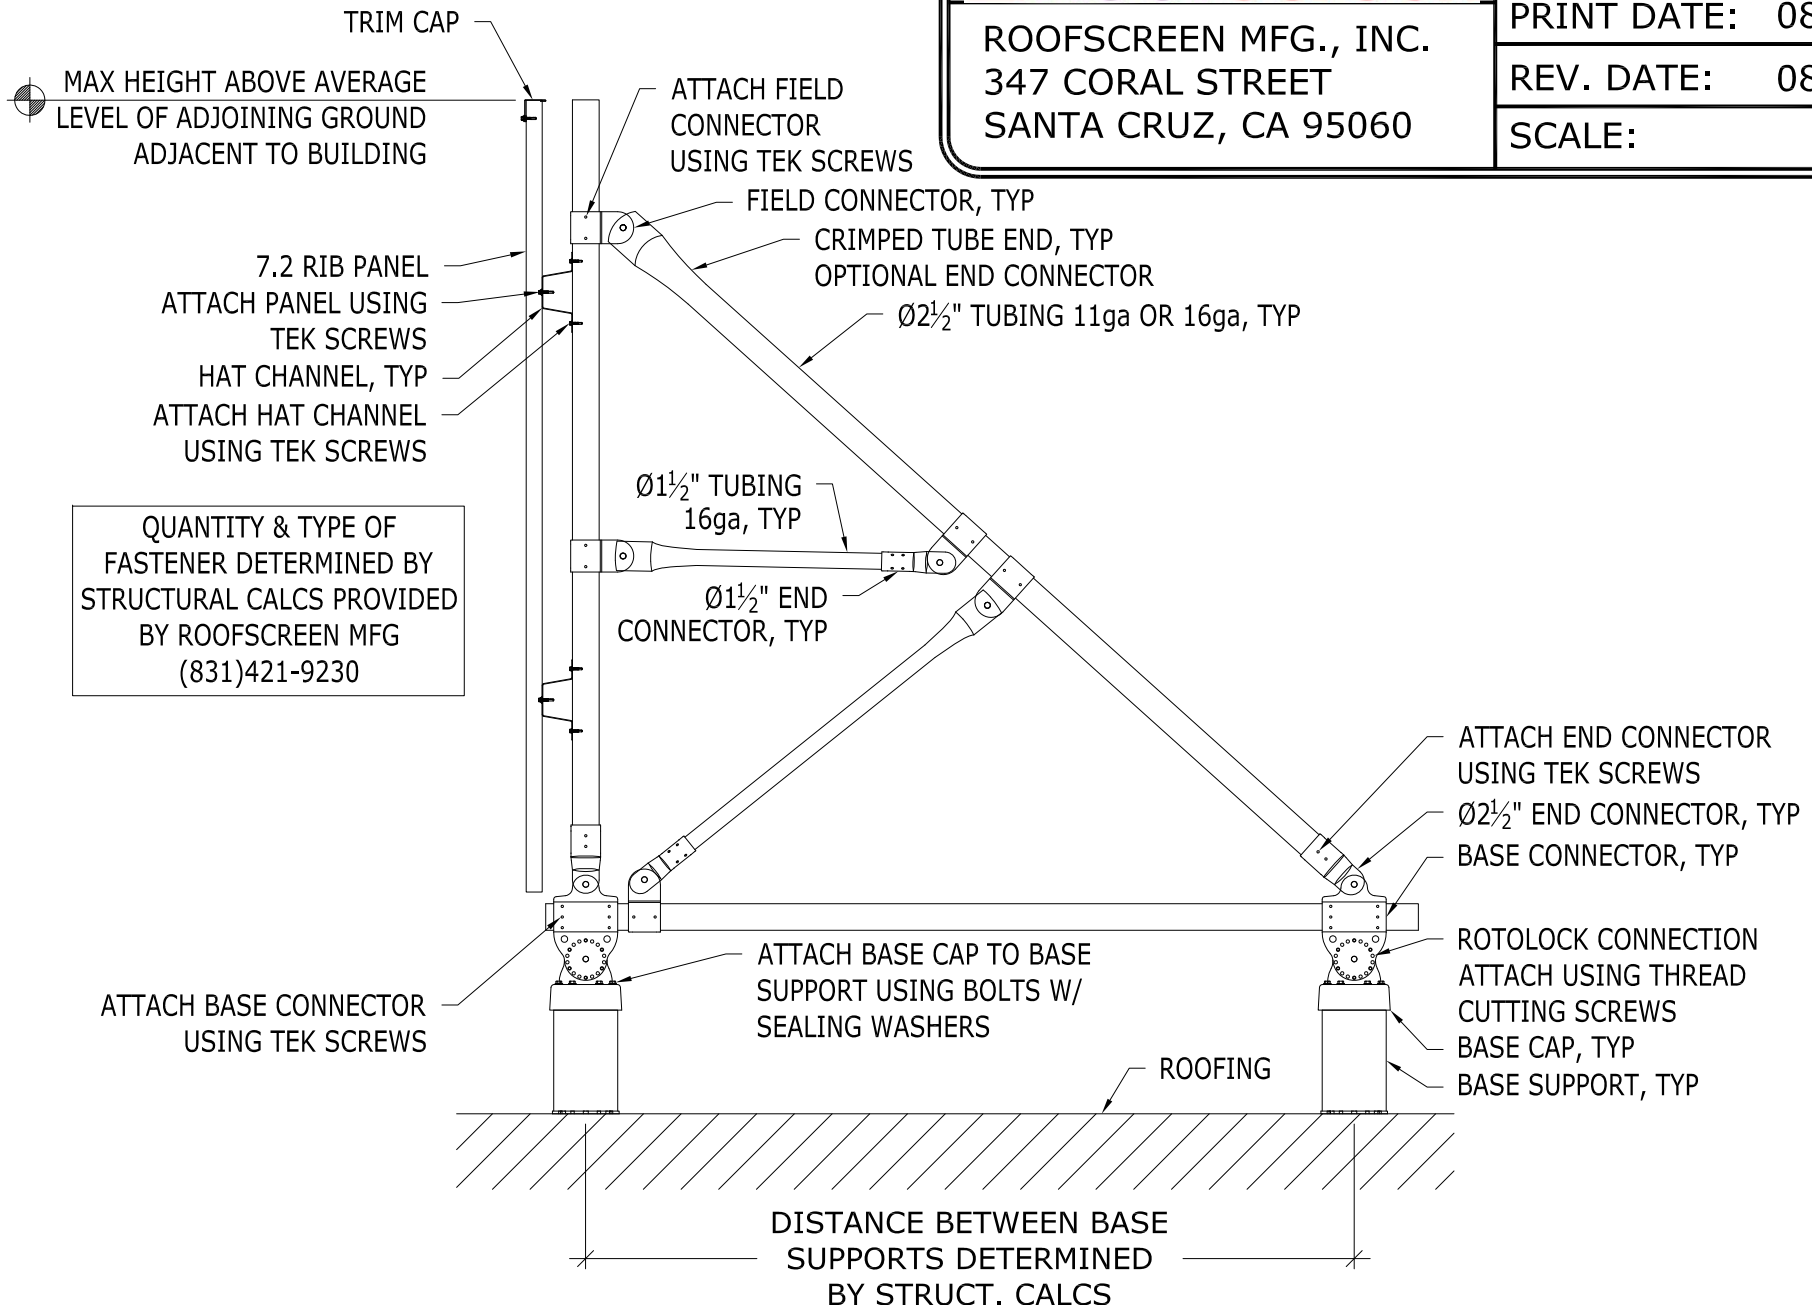

ROOFSCREEN MFG., INC.
347 CORAL STREET
SANTA CRUZ, CA 95060

DRAWN BY: JM

PRINT DATE: 08/22/2016

REV. DATE: 08/22/2016

SCALE: NTS

ROOFSCREEN NC5 FRAME

ROOFSCREEN MFG., INC.
347 CORAL STREET
SANTA CRUZ, CA 95060

DRAWN BY: JM

PRINT DATE: 08/22/2016

REV. DATE: 08/22/2016

SCALE: NTS

ROOFSCREEN NC5 FRAME