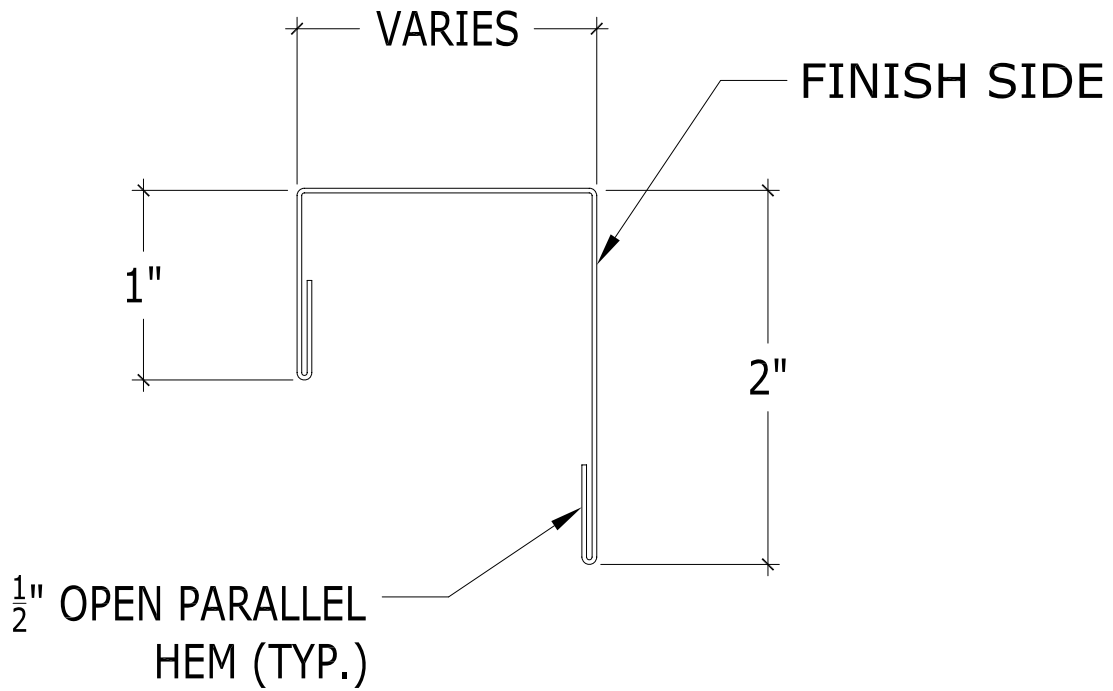

347 CORAL STREET, SANTA CRUZ, CA 95060
 (831) 421-9230

MATERIAL 26,GA, 24GA, 22GA, GALVALUME STEEL, 120" LENGTHS		TRIM CONFIGURATION	
FINISH VARIOUS		PART NAME STANDARD TRIM CAP	
SCALE: NTS		SIZE A	REV A
		STD TRIM CAP	