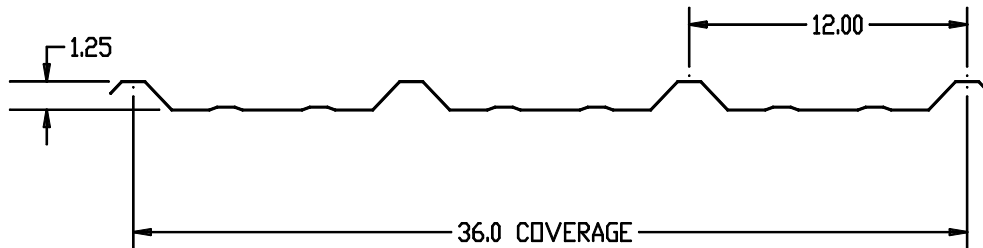

RoofScreen Mfg.
347 Coral Street
Santa Cruz, CA 95060
Phone: 866.766.3727
Fax: 866.253.0738
www.roofscreen.com

R Panel Specifications

This inexpensive panel is an excellent choice for vertical applications when cost is a factor. Because of the shallow profile, it is not capable of spanning long distances.

- Material: 26ga, 24ga, 22ga steel
- Length: Up to 30'. Extra charges may apply for lengths shorter than 4'
- Attachment: Exposed fasteners, color matched to panel
- Finish: Factory applied Kynar or Siliconized Polyester paint
- Colors: Choose from standard color chart. Choices vary with gauge and finish
- Warranty: 20 years plus. Varies with color and type of paint finish
- Installation: Vertical or horizontal

Fastening pattern:

- Vertical installation: 6 screws per panel at each hat or Zee
- Horizontal installation: 6 screws per panel at each frame