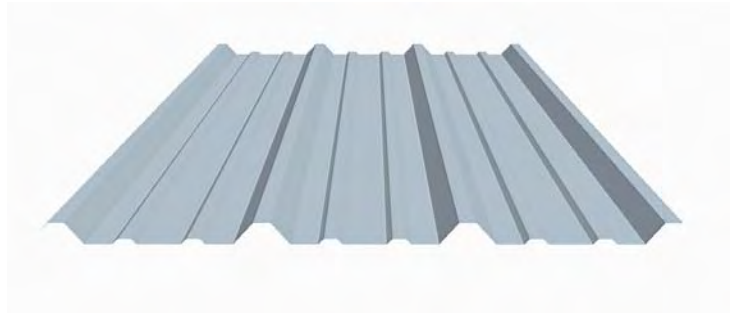

RoofScreen Mfg.
347 Coral Street
Santa Cruz, CA 95060
Phone: 866.766.3727
Fax: 866.253.0738
www.roofscreen.com

R Panel Specifications

This inexpensive panel is an excellent choice for vertical applications when cost is a factor. Because of the shallow profile, it is not capable of spanning long distances.

- Material: 26ga, 24ga, 22ga steel
- Length: Up to 30'. Extra charges may apply for lengths shorter than 4'
- Attachment: Exposed fasteners, color matched to panel
- Finish: Factory applied Kynar or Siliconized Polyester paint
- Colors: Choose from standard color chart. Choices vary with gauge and finish
- Warranty: 20 years plus. Varies with color and type of paint finish
- Installation: Vertical or horizontal

Fastening pattern:

- Vertical installation: 6 screws per panel at each hat or Zee
- Horizontal installation: 6 screws per panel at each frame