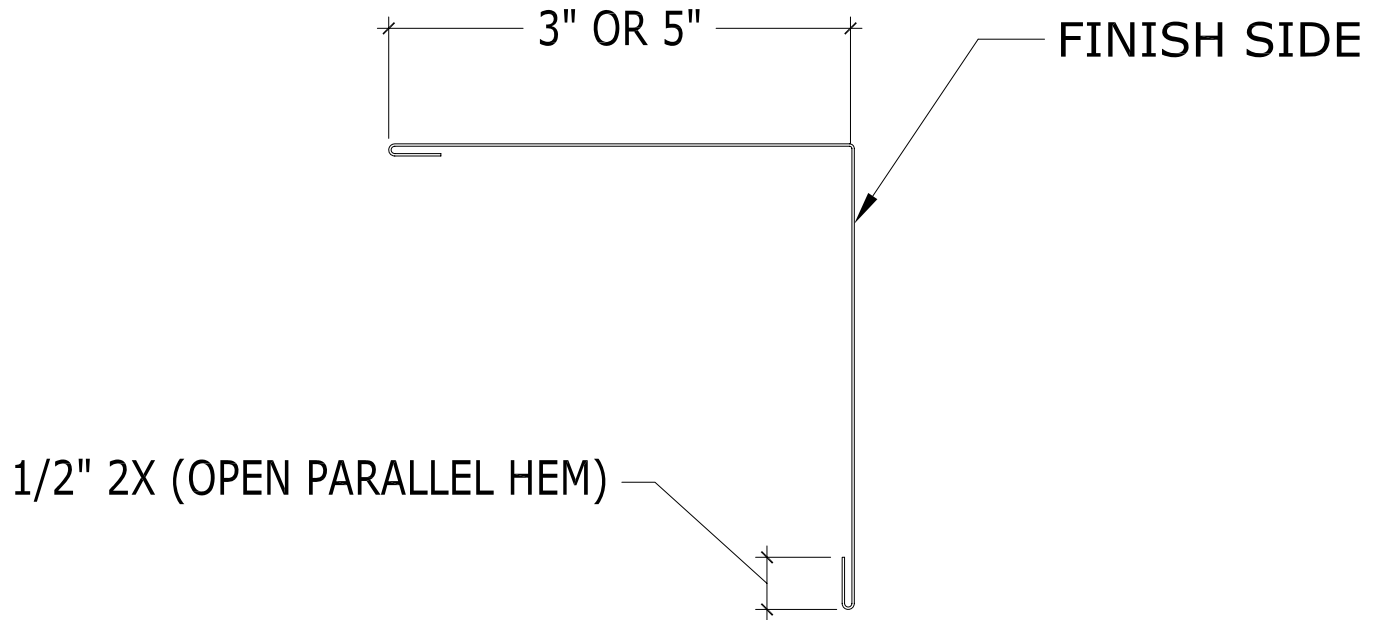

347 CORAL STREET, SANTA CRUZ, CA 95060  
 (831) 421-9230

MATERIAL 26,GA, 24GA, 22GA, GALVALUME STEEL, 120" LENGTHS	TRIM CONFIGURATION		
FINISH  VARIOUS	PART NAME OUTSIDE CORNER TRIM		
SCALE: NTS	SIZE	OSIDE CRNR TR	REV
	A		A