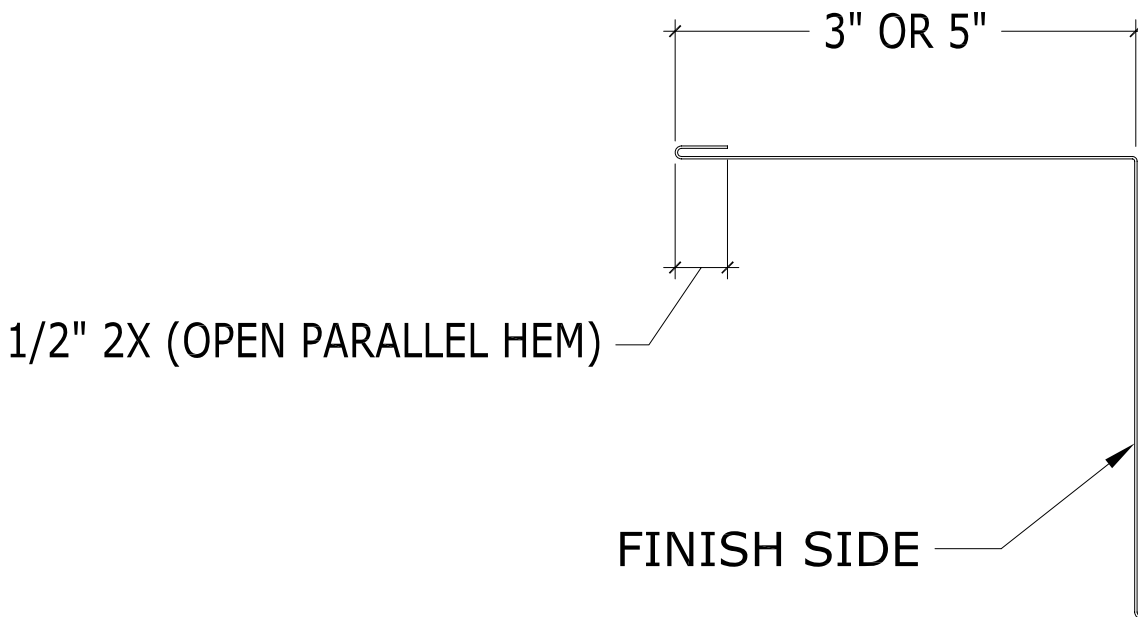

347 CORAL STREET, SANTA CRUZ, CA 95060
 (831) 421-9230

MATERIAL 26,GA, 24GA, 22GA, GALVALUME STEEL, 120" LENGTHS	TRIM CONFIGURATION		
FINISH VARIOUS	PART NAME INSIDE CORNER TRIM		
SCALE: NTS	SIZE	INSIDE CRNR TR	REV
	A		A