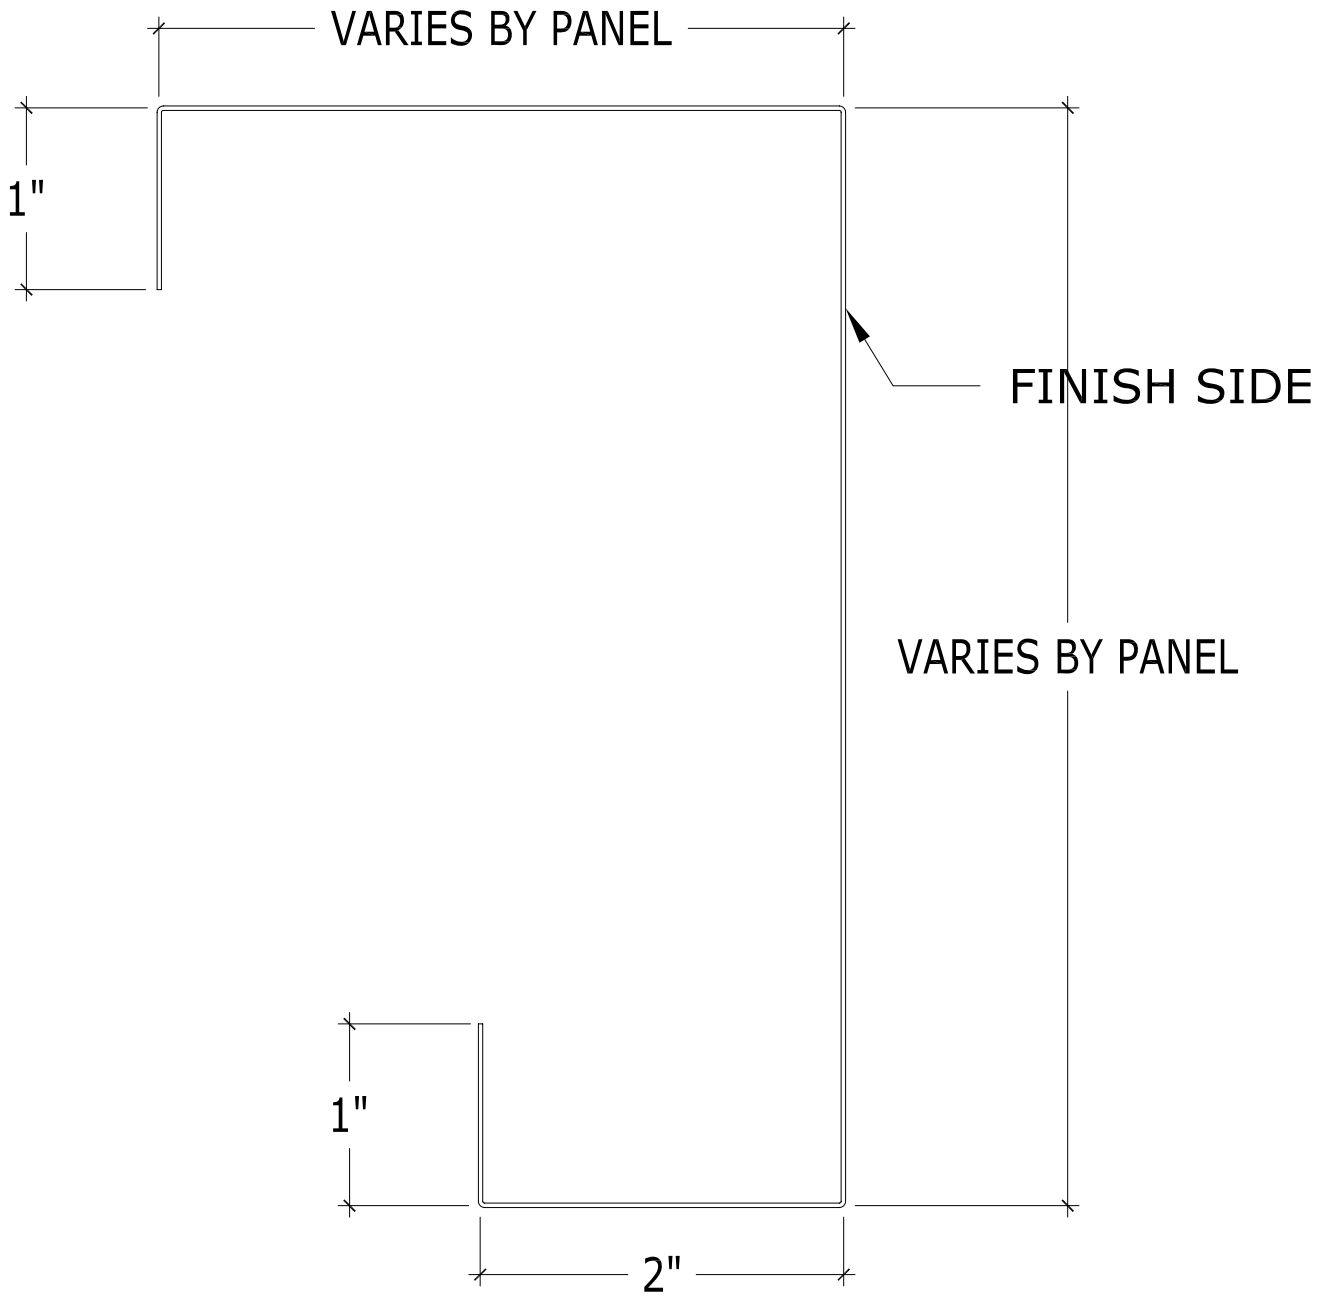

347 CORAL STREET, SANTA CRUZ, CA 95060
 (831) 421-9230

MATERIAL 26,GA, 24GA, 22GA, GALVALUME STEEL, 120" LENGTHS	TRIM CONFIGURATION		
FINISH VARIOUS	PART NAME BOX TRIM CAP		
SCALE: NTS	SIZE A	BOX TRIM CAP	REV A